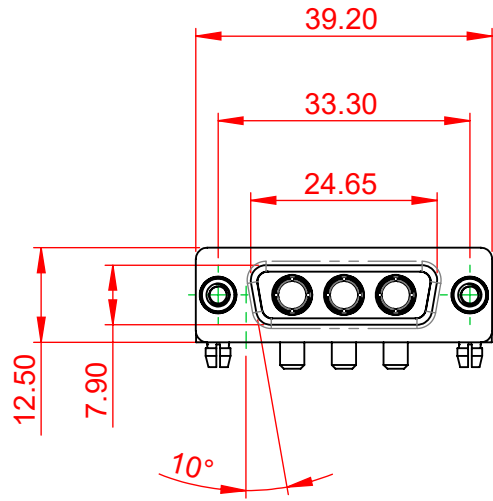

TOLERANCE UNLESS OTHERWISE SPECIFIED	
.X	±0.25
.XX	±0.13
.XXX	±0.05

THIS IS A C.A.D. GENERATED DRAWING  
DO NOT MAKE MANUAL REVISIONS TO MASTER.

ISSUE NUMBER	
ORIGINAL	①

**NOTES:**

**MATERIAL:**  
**HOUSING:** THERMOPLASTIC POLYESTER, UL94V-0  
**SHELL:** STEEL, TIN PLATED  
**CONTACT:** COPPER ALLOY, 30µ GOLD PLATED

TOLERANCE UNLESS OTHERWISE SPECIFIED	
.X	±0.25
.XX	±0.13
.XXX	±0.05

THIS IS A C.A.D. GENERATED DRAWING  
DO NOT MAKE MANUAL REVISIONS TO MASTER.

ISSUE NUMBER	
ORIGINAL	①

<b>COMBINATION D-SUB</b>		SW REFERENCE NO.: 630 COMBO ASSEMBLY	
		DRAWN: C.B	DATE: JAN. 01/2019
<b>EDAC</b> EDAC INC TORONTO, ONTARIO CANADA YOUR CONNECTION TO QUALITY & SERVICE		CHECKED:	DATE:
		SCALE: N.T.S	SHEET 2 OF 2
THESE DRAWINGS AND SPECIFICATIONS ARE THE PROPERTY OF EDAC INC., AND SHALL NOT BE REPRODUCED, OR COPIED OR USED AS THE BASIS FOR THE MANUFACTURE OR SALE OF APPARATUS WITHOUT WRITTEN PERMISSION.			DRAWING NUMBER: 630-3W3-650-3T5
			PART NUMBER: 630-3W3-650-3T5
			ISSUE 1