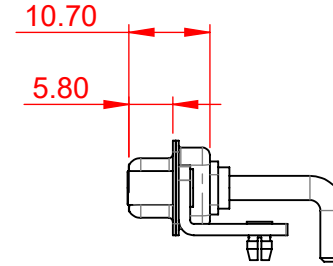

TOLERANCE UNLESS OTHERWISE SPECIFIED	
.X	±0.25
.XX	±0.13
.XXX	±0.05

THIS IS A C.A.D. GENERATED DRAWING  
DO NOT MAKE MANUAL REVISIONS TO MASTER.

ISSUE NUMBER	
ORIGINAL	①

**NOTES:**

**MATERIAL:**  
**HOUSING:** THERMOPLASTIC POLYESTER, UL94V-0  
**SHELL:** STEEL, TIN PLATED  
**CONTACT:** COPPER ALLOY, 30µ GOLD PLATED