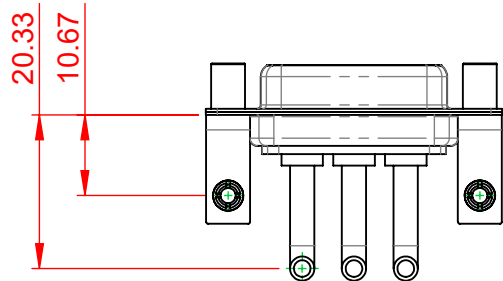

TOLERANCE UNLESS OTHERWISE SPECIFIED	
.X	±0.25
.XX	±0.13
.XXX	±0.05

THIS IS A C.A.D. GENERATED DRAWING  
DO NOT MAKE MANUAL REVISIONS TO MASTER.

ISSUE NUMBER	
ORIGINAL	①

**NOTES:**

**MATERIAL:**  
**HOUSING:** THERMOPLASTIC POLYESTER, UL94V-0  
**SHELL:** STEEL, TIN PLATED  
**CONTACT:** COPPER ALLOY, 30µ GOLD PLATED