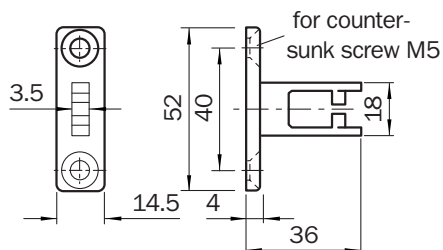

Dimensional drawing (Dimensions in mm (inch))