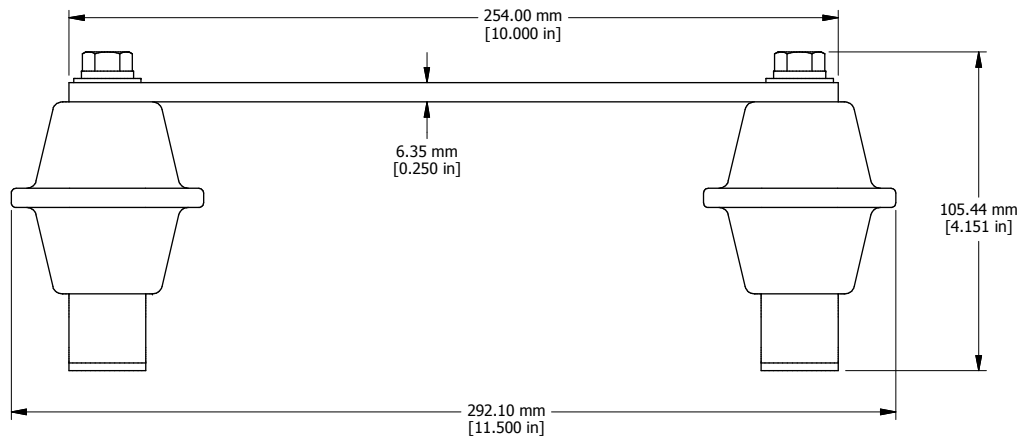

ASSEMBLY - TOP VIEW

ASSEMBLY - ISOMETRIC VIEW

ASSEMBLY - SIDE VIEW

BUSBAR4X10	
Ground Bar - Tin Plated Copper	
Isolators - Polyglas-polyester with Fiberglass	
Mounting Brackets -12 GA. Stainless Steel	
HARDWARE	
12 x S.S. Screw	1/4-20 x 3/4" Thread
12 x S.S. Lock Washer	1/4-20 Hole
12 x S.S. Hex Nut	1/4-20 Thread