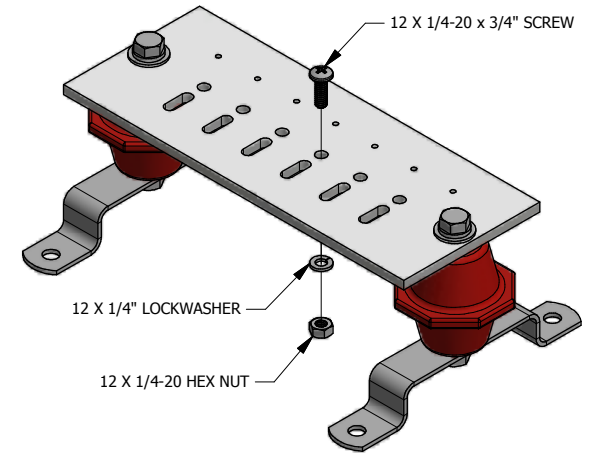

ASSEMBLY - TOP VIEW

ASSEMBLY - ISOMETRIC VIEW

ASSEMBLY - SIDE VIEW

BUSBAR4X10	
Ground Bar - Tin Plated Copper	
Isolators - Polyglas-polyester with Fiberglass	
Mounting Brackets -12 GA. Stainless Steel	
HARDWARE	
12 x S.S. Screw	1/4-20 x 3/4" Thread
12 x S.S. Lock Washer	1/4-20 Hole
12 x S.S. Hex Nut	1/4-20 Thread