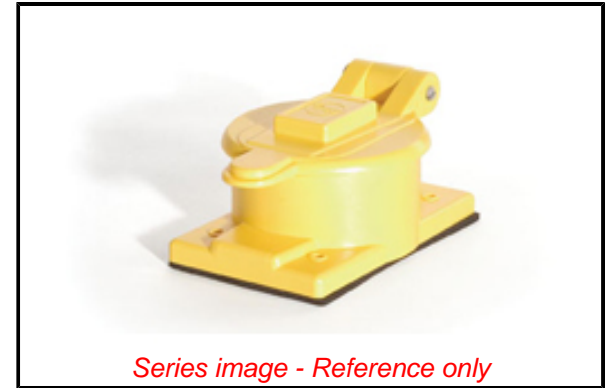

PLEASE CHECK WWW.MOLEX.COM FOR LATEST PART INFORMATION

Part Number: [1301470130](#)
Status: **Active**
Overview: [Watertite Wet-Location Wiring Solutions](#)
Description: Watertite Receptacle Flip Coverplate with Locking Blade, 3 Pole/4 Wire, Non-NEMA, 600V AC/250V DC

Documents:
[RoHS Certificate of Compliance (PDF)](#)

Agency Certification

UL E68122

General

Product Family	Wiring Devices
Series	130147
Exclude SD Check	Yes
IP Rating	IP67
NEMA Configuration	Non-NEMA Locking
Overview	Watertite Wet-Location Wiring Solutions
Product Name	Watertite
Receptacle Type	Single
Specialty	N/A
Type	Receptacle
UPC	78678834847

Physical

Flange	No
Flip Lid	Yes
Gender	Female
Length	N/A
Locking Blade	Yes
Poles	3-pole/4-wire

Electrical

Cord Type	N/A
Current - Maximum per Contact	50.0A
GFCI	No
Lighted Connector	No
Voltage - Maximum	600V AC / 250V DC

Material Info

Engineering Number	66W64

EU ELV

Not Reviewed

EU RoHS

Not Reviewed

REACH SVHC

Not Reviewed

Halogen-Free

Status

Not Reviewed

For more information, please visit [Contact US](#)

China ROHS

Not Reviewed

ELV

Not Reviewed

RoHS Phthalates

Not Reviewed

Search Parts in this Series

[130147 Series](#)

PLEASE CHECK WWW.MOLEX.COM FOR LATEST PART INFORMATION