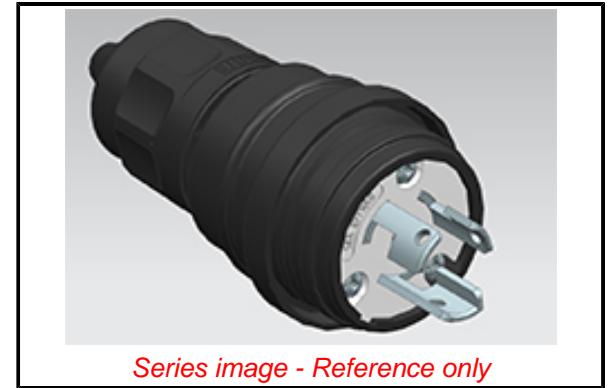

PLEASE CHECK WWW.MOLEX.COM FOR LATEST PART INFORMATION

Part Number: [1301460080](#)
Status: **Active**
Overview: [Watertite Wet-Location Wiring Solutions](#)
Description: Watertite Extreme Plug with Locking Blade, 2 Pole/3 Wire, NEMA L7-15, 277V, Cord Grip Body Size F2, Black, Silicone Husk

Documents:

[Drawing (PDF)](#) [Product Literature (PDF)](#)
[RoHS Certificate of Compliance (PDF)](#)

Agency Certification

CSA LR6837
UL E10176

General

Product Family [Wiring Devices](#)
Series [130146](#)
Exclude SD Check Yes
IP Rating IP69K
NEMA Configuration NEMA L7-15
Overview [Watertite Wet-Location Wiring Solutions](#)
Product Literature Order No 987651-9322
Product Name Watertite Extreme
Receptacle Type N/A
Specialty N/A
Type Plug
UPC 78678871255

Physical

Cord Grip Body Size F2 1/2"
Flange No
Flip Lid No
Gender Male
Length N/A
Locking Blade Yes
Net Weight 126.098/g
Poles 2-pole/3-wire

Electrical

Cord Type N/A
Current - Maximum per Contact 15.0A
GFCI No
Lighted Connector No
Voltage - Maximum 277V

Material Info

Engineering Number 24W34BLK

Reference - Drawing Numbers

Sales Drawing 1301460079-000

EU ELV

Not Reviewed

EU RoHS

Not Reviewed

REACH SVHC

Not Reviewed

Halogen-Free

Status

Not Reviewed

For more information, please visit [Contact US](#)

China ROHS

Not Reviewed

ELV

Not Reviewed

RoHS Phthalates

Not Reviewed

Search Parts in this Series

[130146 Series](#)