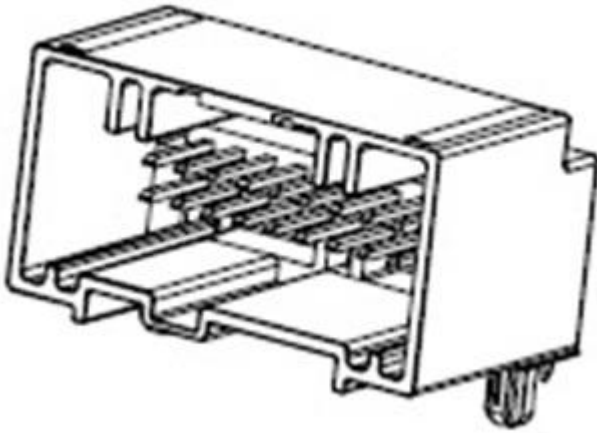

Global Change Notification (GCN)

Product Family HDAC 64 10677435

GCN Number

Series 30700, 79741 March 10, 2015

Date Issued

Reason For Change Upgrade / Rearrangement Of Tooling / Equipment

Change Description This letter is to announce that Molex is planning to move the assembly machine that makes HDAC assemblies to a new building on the Lincoln campus. The move of this process consolidates the manufacturing of small automotive headers in Lincoln. The parts will still be shipping from the same warehouse location in Lincoln.