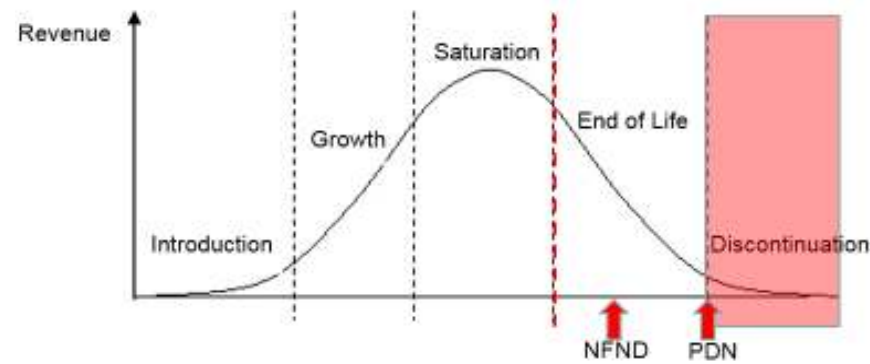

Light is OSRAM

Product Discontinuation (acc. JEDEC J-STD-048) OS-PD-2018-076

01-Oct-2018

Last order:	31-Mar-2019
Last delivery:	30-Sept-2019
Reason:	streamline of product portfolio

Please direct your feedback to your local Sales office.