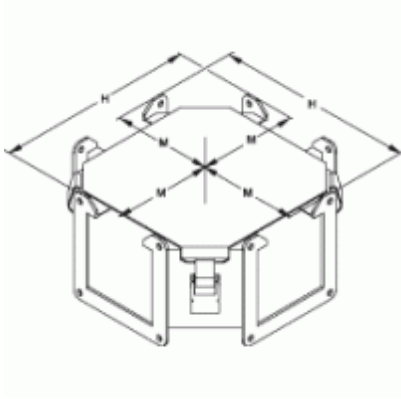

## Cross Fitting 1485 Y Series

Part No.	Size
1485BY	2.5 x 2.5
1485CY	4 x 4
1485DY	6 x 6
1485EY	8 x 8

Three flat sealing plates included

Tags: **cross, cross fitting, center, hub, 1485, wireway**

*Data subject to change without notice*