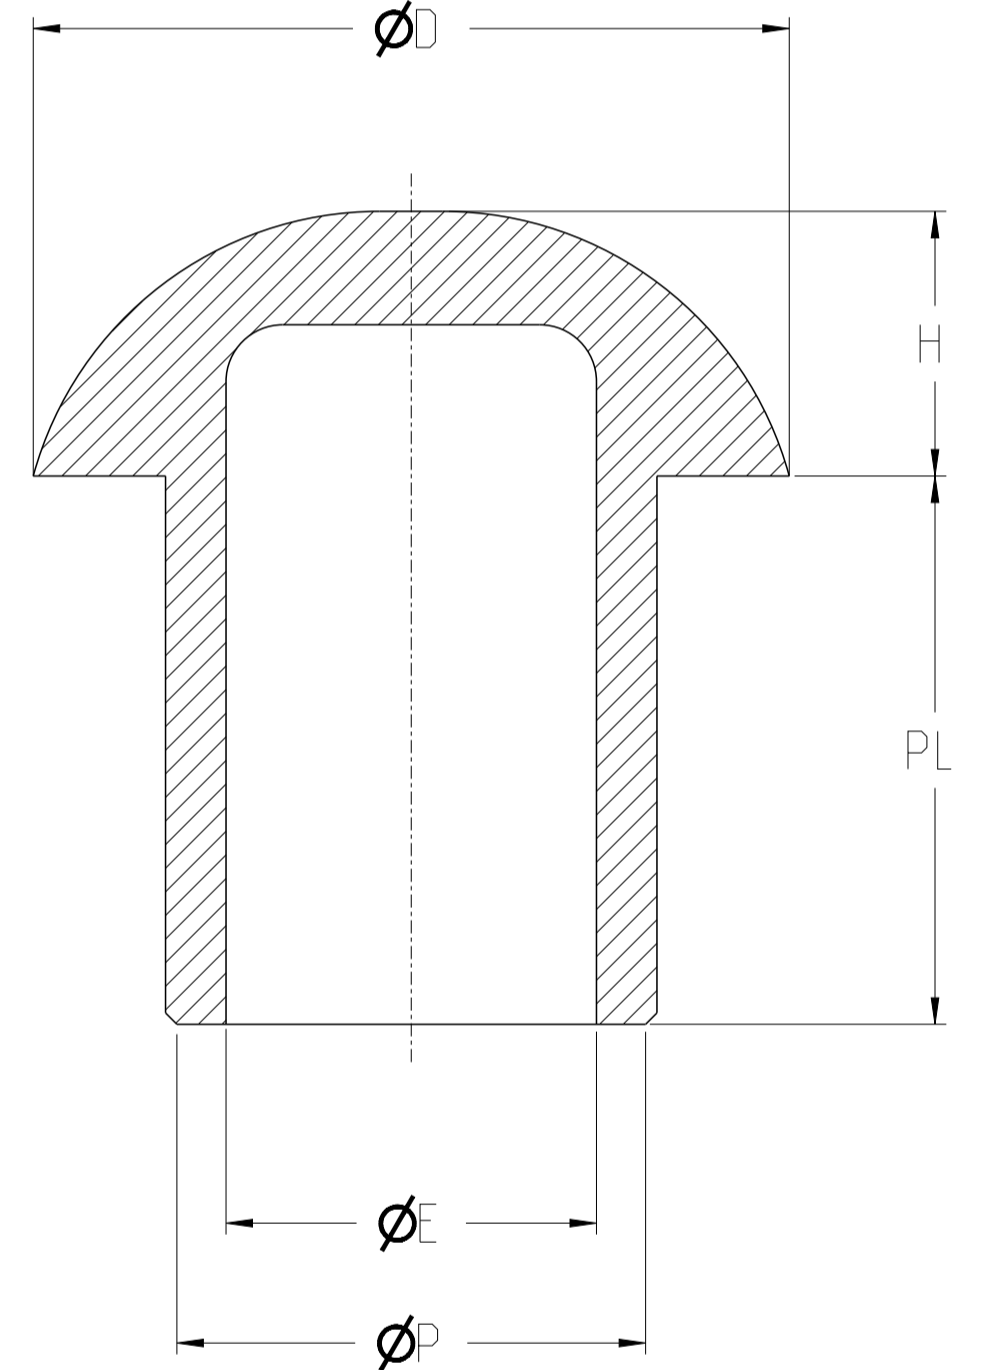

Note: BDP codes are for PA 6 V2 material , BDPX codes are for PA 6 material of Ex plugs.

THIS DRAWING IS A CONTROLLED DOCUMENT.		DMN: Rajan, N. Kasli 09FEB2022	
DIMENSIONS: mm		CHK: Rafeeq, Mohd 09FEB2022	
TOLERANCES UNLESS OTHERWISE SPECIFIED:		APVD: Rafeeq, Mohd 09FEB2022	NAME: DOME-PLUG
0 PLC ±0.15		PRODUCT SPEC: DOME-PLUG	SIZE: A
1 PLC ±0.10		APPLICATION SPEC: DOME-PLUG	CAGE CODE: 00779
2 PLC ±0.08		WEIGHT: -	DRAWING NO: 1SNP061308-0100
3 PLC ±0.05		CUSTOMER DRAWING: -	RESTRICTED TO: -
4 PLC ±0.03		SCALE: 5:1	SHEET: 1 OF 2
ANGLES: -		REV: A1