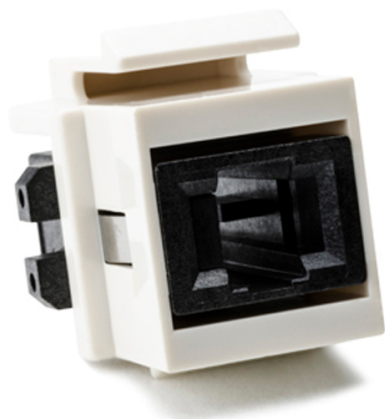

## Specification Sheet

Part Number: MTRJINSERT-FW

MTRJ Fiber Module, Office White, 1/pkg

**Article Number**

854-44241

**Type**

MTRJINSERT

**Color**

Office White (OEWH)

**Features & Benefits**

- The connector module is a keystone footprint that inserts into HellermannTyton's standard flush wall plates.

**Quantity Per**

bag

**Product Description**

HellermannTyton provides modules for various types of connectors. Available in three colors, these modules are adaptable to HellermannTyton faceplates, surface mount boxes and modular panels.

**Short Description**

MTRJ Fiber Module, Office White, 1/pkg

**Global Part Name**

MTRJINSERT

**Technical Description**

MTRJ Fiber Module, Office White

**Package Quantity(Imperial)**

1