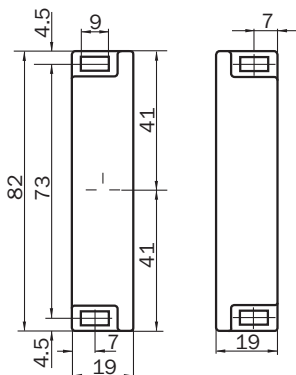

Ordering information

Type	Part no.
RE300-KA	5311140

Other models and accessories → www.sick.com/

Detailed technical data

Technical specifications

Accessory group	Actuators
Description	Replacement actuator for RE300-Dxxx

Classifications

ECl@ss 5.0	27279290
ECl@ss 5.1.4	27279290
ECl@ss 6.0	27279222
ECl@ss 6.2	27279222
ECl@ss 7.0	27279222
ECl@ss 8.0	27279222
ECl@ss 8.1	27279222
ECl@ss 9.0	27270612
ETIM 5.0	EC002594
ETIM 6.0	EC002594
UNSPSC 16.0901	31251501

Dimensional drawing (Dimensions in mm (inch))

Actuator