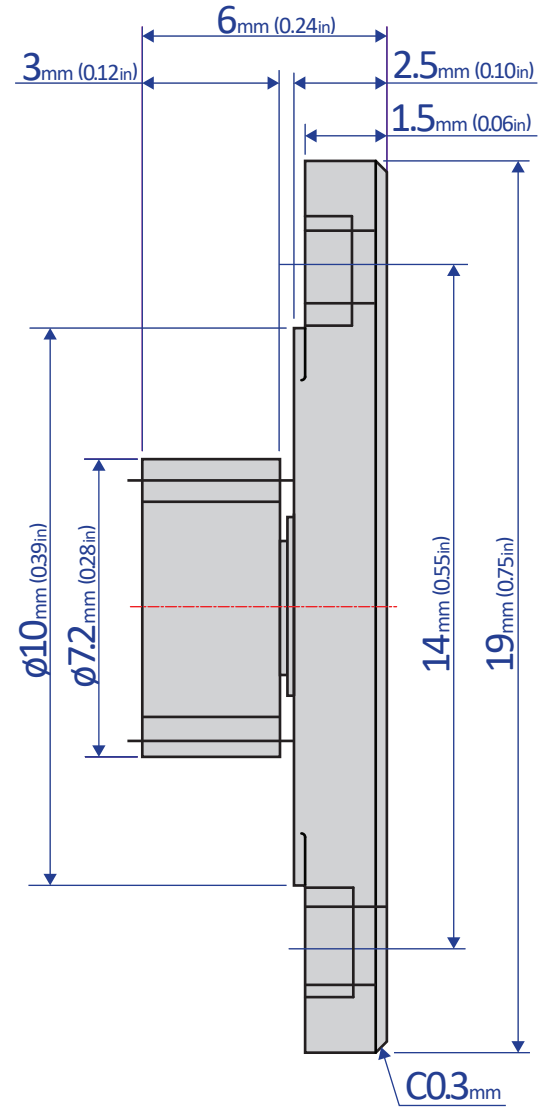

FRT-E2-G1 Series

ROTARY DAMPER

Bansbach
easylift[®]

50 West Drive • Melbourne, Florida 32904
(321) 253-1999 • www.easylift.com • www.damper.net