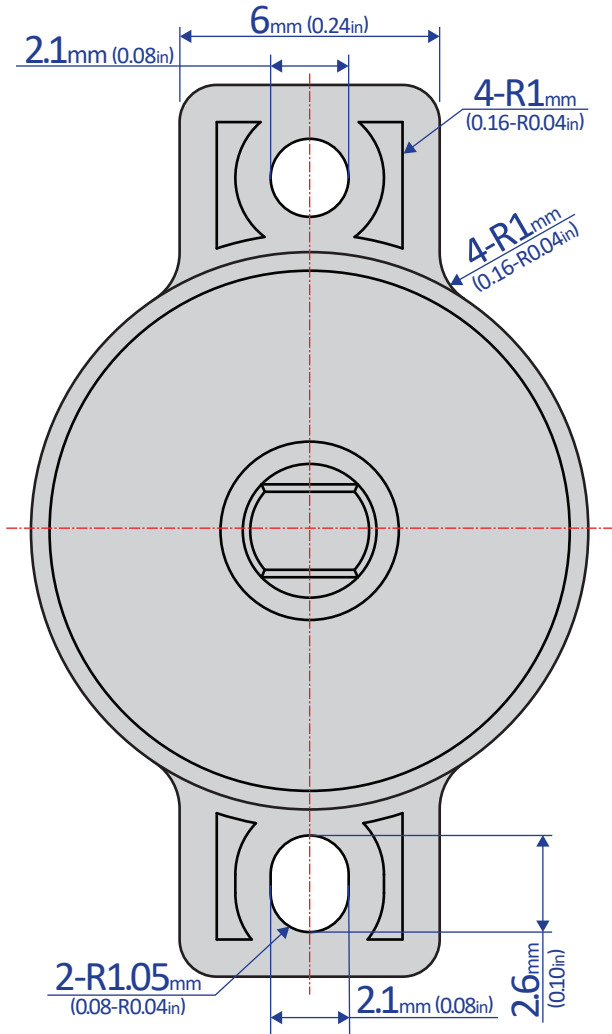

FRT-E2-G1 Series

ROTARY DAMPER

Bansbach
easylift[®]

50 West Drive • Melbourne, Florida 32904
(321) 253-1999 • www.easylift.com • www.damper.net