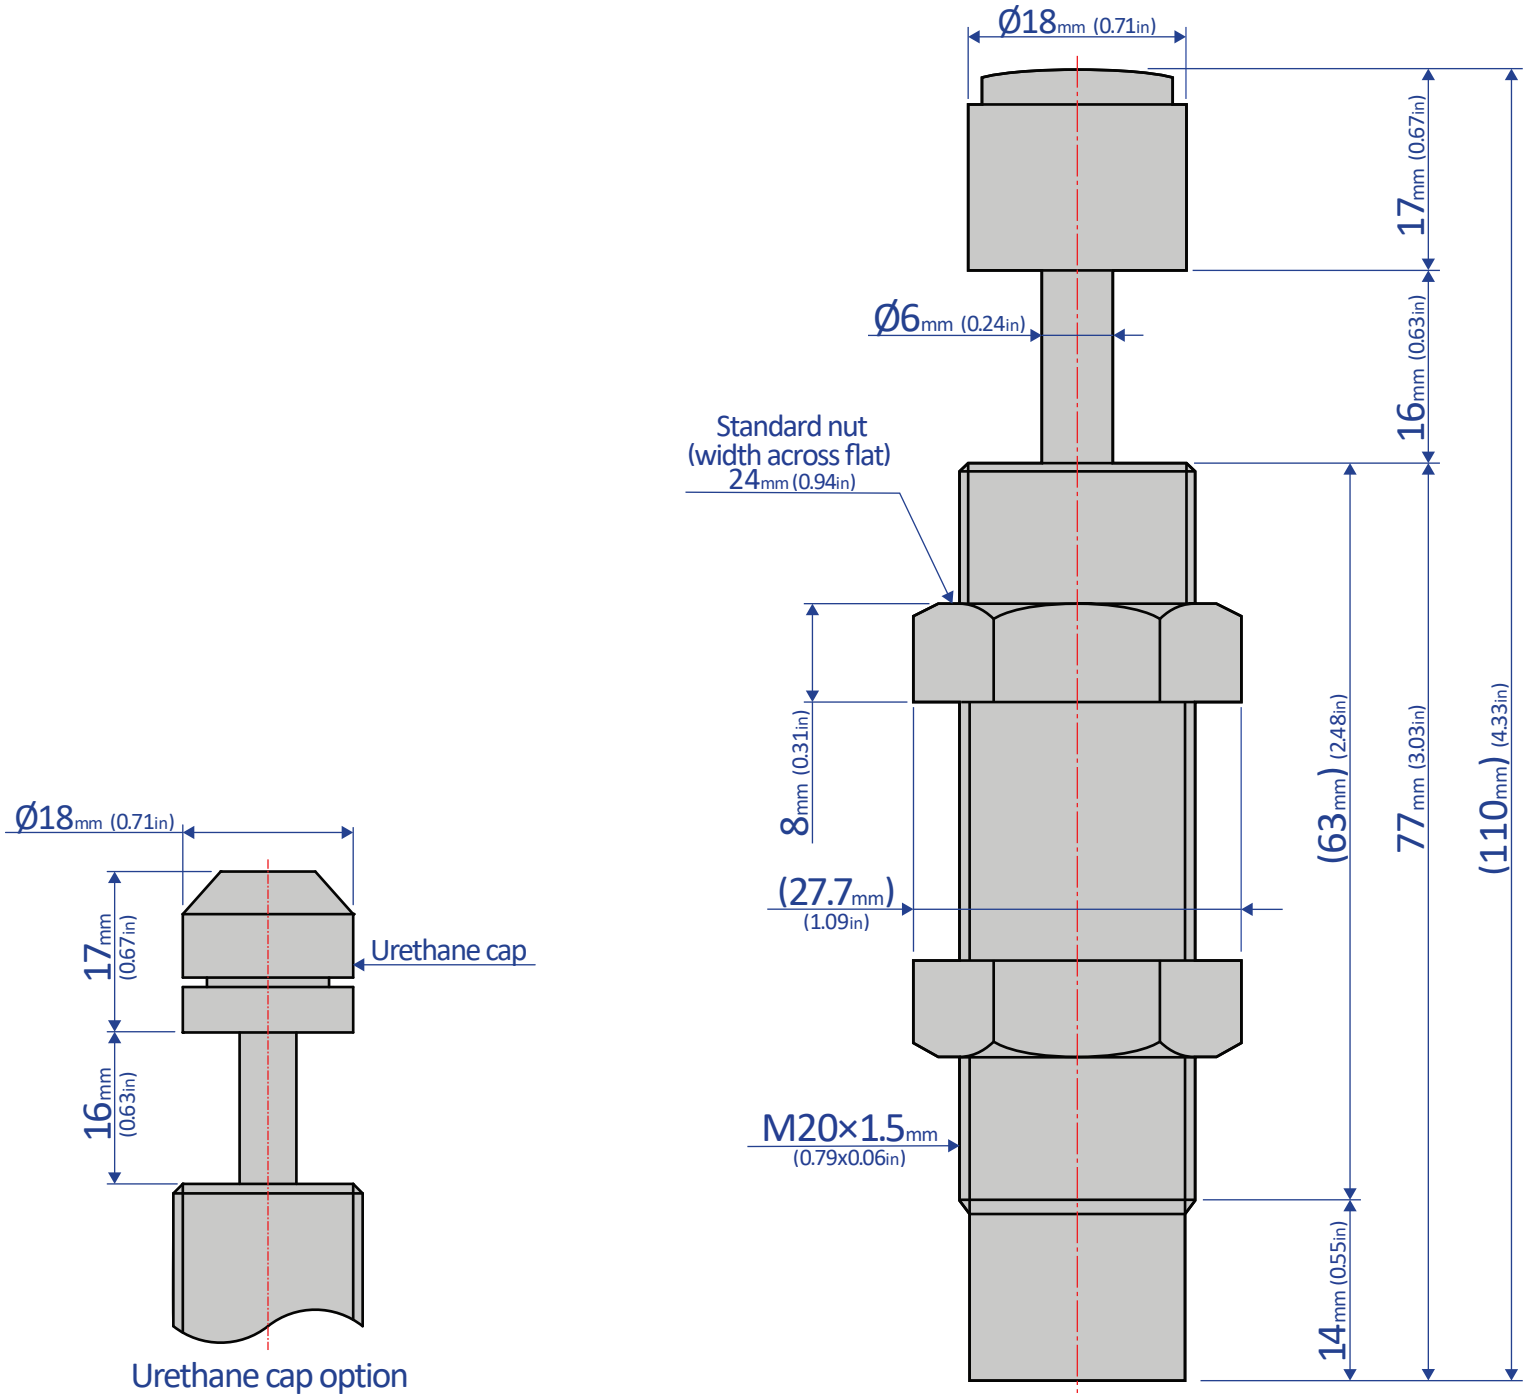

FK-2016M-C

SHOCK ABSORBER - FIXED

Bansbach
easylift[®]

50 West Drive • Melbourne, Florida 32904
 (321) 253-1999 • www.easylift.com • www.damper.net