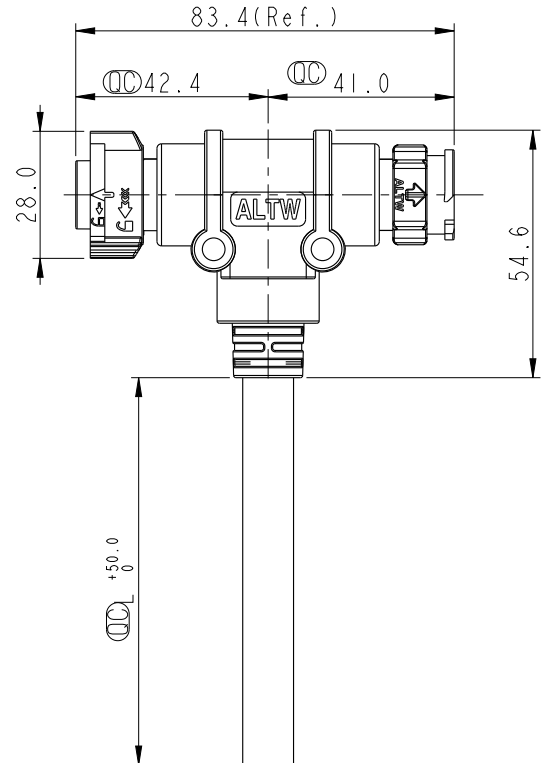

REV.	DESCRIPTION

Conn.1

Conn.2

- * \varnothing Important Dimension
- * Waterproof Rating: IP67
- * O-Ring: Silicone, Gray
- * Pin: Copper Alloy, Gold Plated.

UNIT: mm		
TOLERANCE		
±0.5mm		

TITLE T Cable X-Lok, C Size			
SCALE 3:5	SIZE A4	SHEET 1 OF 2	
REV. A	WC-REV. .0	\varnothing : Inspection item	

Connector Type:

- 02: 2Pin
- 03: 3Pin
- .
- N: N Pin

- XX: 01~99Meters
- 01: 01Meter
- 02: 02Meters
- .
- 99: 99Meters

Connection Diagram

1	White 白	1	White 白
3	Green 綠	3	Black 黑
Conn.1	Internal Wiring	Conn.2	Cable
2Pin Assignments Pin Out			

1	White 白	1	White 白
2	Green 綠	2	Green 綠
3	Red 紅	3	Red 紅
Conn.1	Internal Wiring	Conn.2	Cable
3Pin Assignments Pin Out			

	Pin Assignments Front View	
	2Pin	3Pin
Male		
Female		

UNIT:mm	
TOLERANCE	±0.5mm

TITLE T Cable X-Lok, C Size			
SCALE 3:5	SIZE A4	SHEET 2 OF 2	
REV. A	WC-REV. .0	QC: Inspection item	