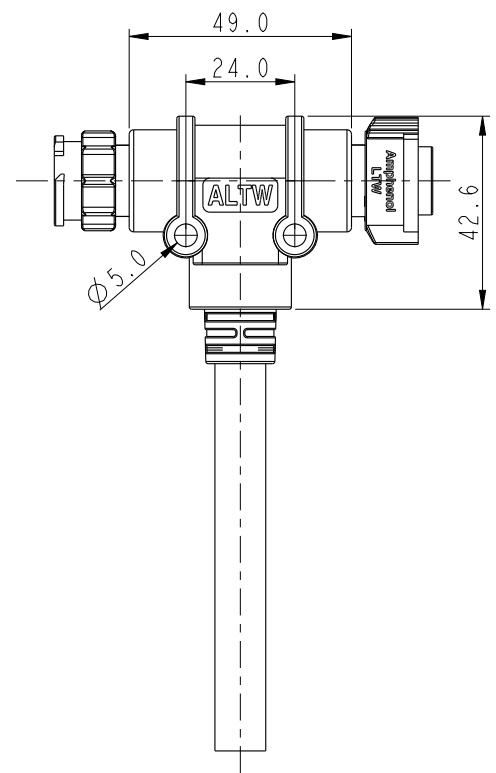

REV.	DESCRIPTION

Conn.1

Conn.2

- * \varnothing Important Dimension
- * Waterproof Rating: IP67
- * O-Ring: Silicone, Gray
- * Pin: Copper Alloy, Gold Plated.

UNIT: mm		
TOLERANCE		
±0.5mm		

TITLE T Cable X-Lok, C Size			
SCALE 3:5	SIZE A4	SHEET 1 OF 2	
REV. A	WC-REV. .0	\varnothing : Inspection item	

Connector Type:

- 02: 2Pin
- 03: 3Pin
- .
- N: N Pin

- XX: 01~99Meters
- 01: 01Meter
- 02: 02Meters
- .
- 99: 99Meters

Connection Diagram

1	White 白	1	White 白
3	Green 綠	3	Black 黑
Conn.1	Internal Wiring	Conn.2	Cable
2Pin Assignments Pin Out			

1	White 白	1	White 白
2	Green 綠	2	Green 綠
3	Red 紅	3	Red 紅
Conn.1	Internal Wiring	Conn.2	Cable
3Pin Assignments Pin Out			

	Pin Assignments Front View	
	2Pin	3Pin
Male		
Female		

UNIT:mm	
TOLERANCE	±0.5mm

TITLE T Cable X-Lok, C Size			
SCALE 3:5	SIZE A4	SHEET 2 OF 2	
REV. A	WC-REV. .0	QC: Inspection item	