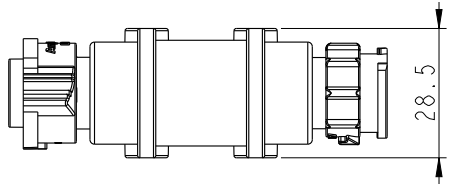

REV.	DESCRIPTION

Conn.1

Conn.2

- * \varnothing Important Dimension
- * Waterproof Rating: IP67
- * O-Ring: Silicone, Gray
- * Pin: Copper Alloy, Gold Plated.

UNIT: mm		
TOLERANCE		
±0.5mm		

TITLE T Cable X-Lok, C Size			
SCALE 3:5	SIZE A4	SHEET 1 OF 2	
REV. A	WC-REV. .0	\varnothing : Inspection item	

Connector Type:

- 02: 2Pin
- 03: 3Pin
- .
- N: N Pin

- XX: 01~99Meters
- 01: 01Meter
- 02: 02Meters
- .
- 99: 99Meters

Connection Diagram

1	White 白	1	White 白
3	Green 綠	3	Black 黑
Conn.1	Internal Wiring	Conn.2	Cable
2Pin Assignments Pin Out			

1	White 白	1	White 白
2	Green 綠	2	Green 綠
3	Red 紅	3	Red 紅
Conn.1	Internal Wiring	Conn.2	Cable
3Pin Assignments Pin Out			

	Pin Assignments Front View	
	2Pin	3Pin
Male		
Female		

UNIT:mm	
TOLERANCE	±0.5mm

TITLE T Cable X-Lok, C Size			
SCALE 3:5	SIZE A4	SHEET 2 OF 2	
REV. A	WC-REV. .0	QC: Inspection item	