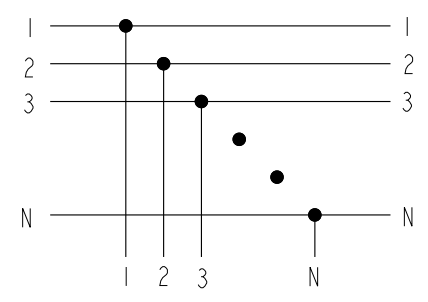

REV.	DESCRIPTION

Conn.1

Conn.2

- * \varnothing Important Dimension
- * Waterproof Rating: IP67
- * O-Ring: Silicone, Gray
- * Pin: Copper Alloy, Gold Plated.

UNIT: mm		
TOLERANCE		
±0.5mm		

TITLE T Cable X-Lok, C Size			
SCALE 3:5	SIZE A4	SHEET 1 OF 2	
REV. A	WC-REV. .0	\varnothing : Inspection item	

Connector Type:

- 02: 2Pin
- 03: 3Pin
- .
- N: N Pin

- XX: 01~99Meters
- 01: 01Meter
- 02: 02Meters
- .
- 99: 99Meters

Connection Diagram

1	White 白	1	White 白
3	Green 綠	3	Black 黑
Conn.1	Internal Wiring	Conn.2	Cable
2Pin Assignments Pin Out			

1	White 白	1	White 白
2	Green 綠	2	Green 綠
3	Red 紅	3	Red 紅
Conn.1	Internal Wiring	Conn.2	Cable
3Pin Assignments Pin Out			

	Pin Assignments Front View	
	2Pin	3Pin
Male		
Female		

UNIT:mm	
TOLERANCE	±0.5mm

TITLE T Cable X-Lok, C Size			
SCALE 3:5	SIZE A4	SHEET 2 OF 2	
REV. A	WC-REV. .0	QC: Inspection item	