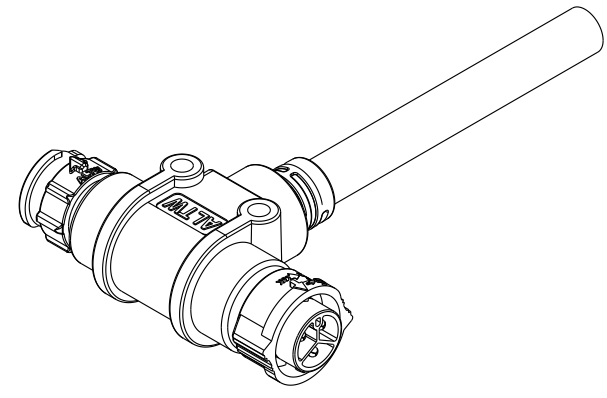

REV.	DESCRIPTION

Conn.1

Conn.2

- * \varnothing Important Dimension
- * Waterproof Rating: IP67
- * O-Ring: Silicone, Gray
- * Pin: Copper Alloy, Gold Plated.

UNIT: mm		
TOLERANCE		
±0.5mm		

TITLE T Cable X-Lok, C Size			
SCALE 3:5	SIZE A4	SHEET 1 OF 2	
REV. A	WC-REV. .0	\varnothing : Inspection item	

Connector Type:

- 02: 2Pin
- 03: 3Pin
- .
- N: N Pin

- XX: 01~99Meters
- 01: 01Meter
- 02: 02Meters
- .
- 99: 99Meters

Connection Diagram

1	White 白	1	White 白
3	Green 綠	3	Black 黑
Conn.1	Internal Wiring	Conn.2	Cable
2Pin Assignments Pin Out			

1	White 白	1	White 白
2	Green 綠	2	Green 綠
3	Red 紅	3	Red 紅
Conn.1	Internal Wiring	Conn.2	Cable
3Pin Assignments Pin Out			

	Pin Assignments Front View	
	2Pin	3Pin
Male		
Female		

UNIT:mm	
TOLERANCE	±0.5mm

TITLE T Cable X-Lok, C Size			
SCALE 3:5	SIZE A4	SHEET 2 OF 2	
REV. A	WC-REV. .0	QC: Inspection item	