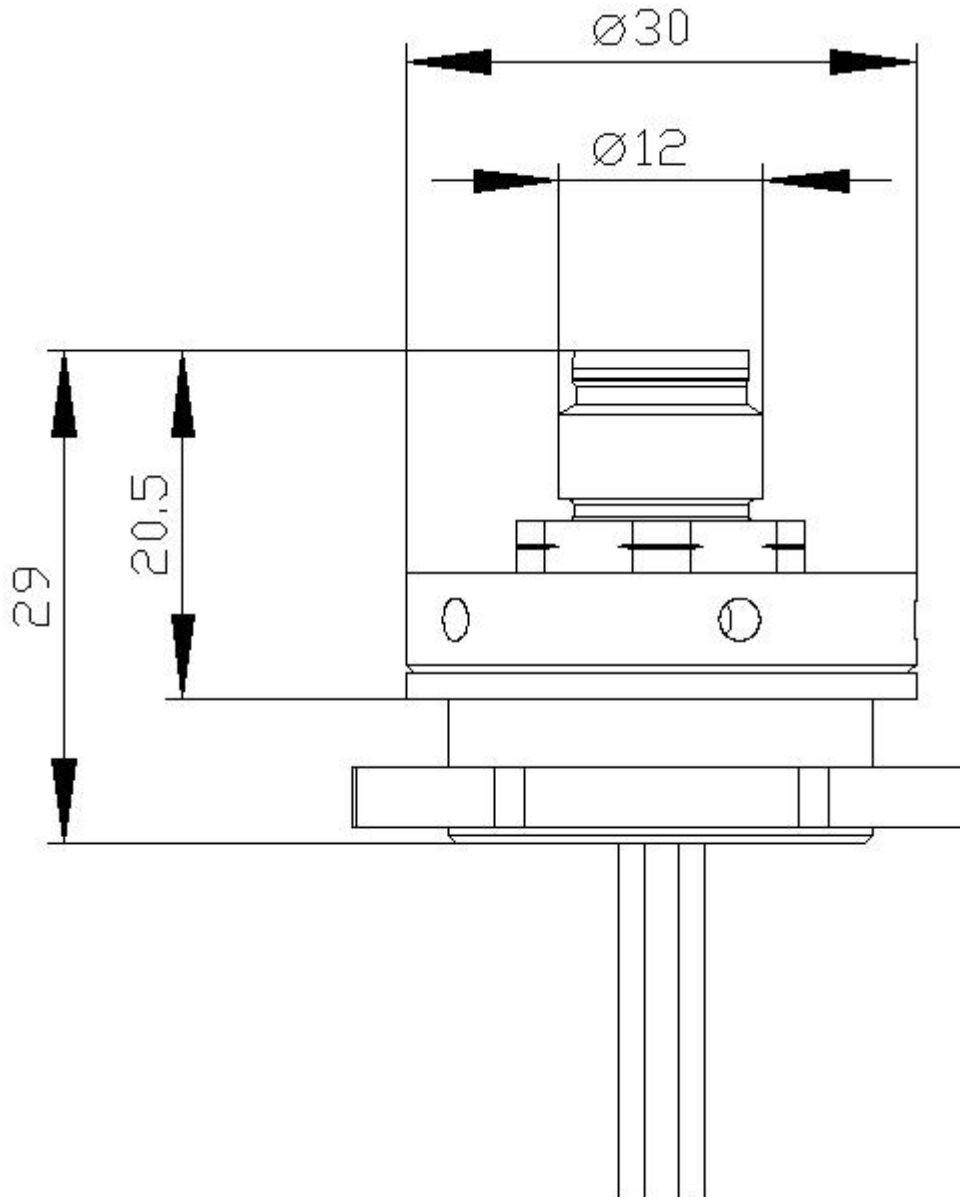

last modified:

5/15/2020