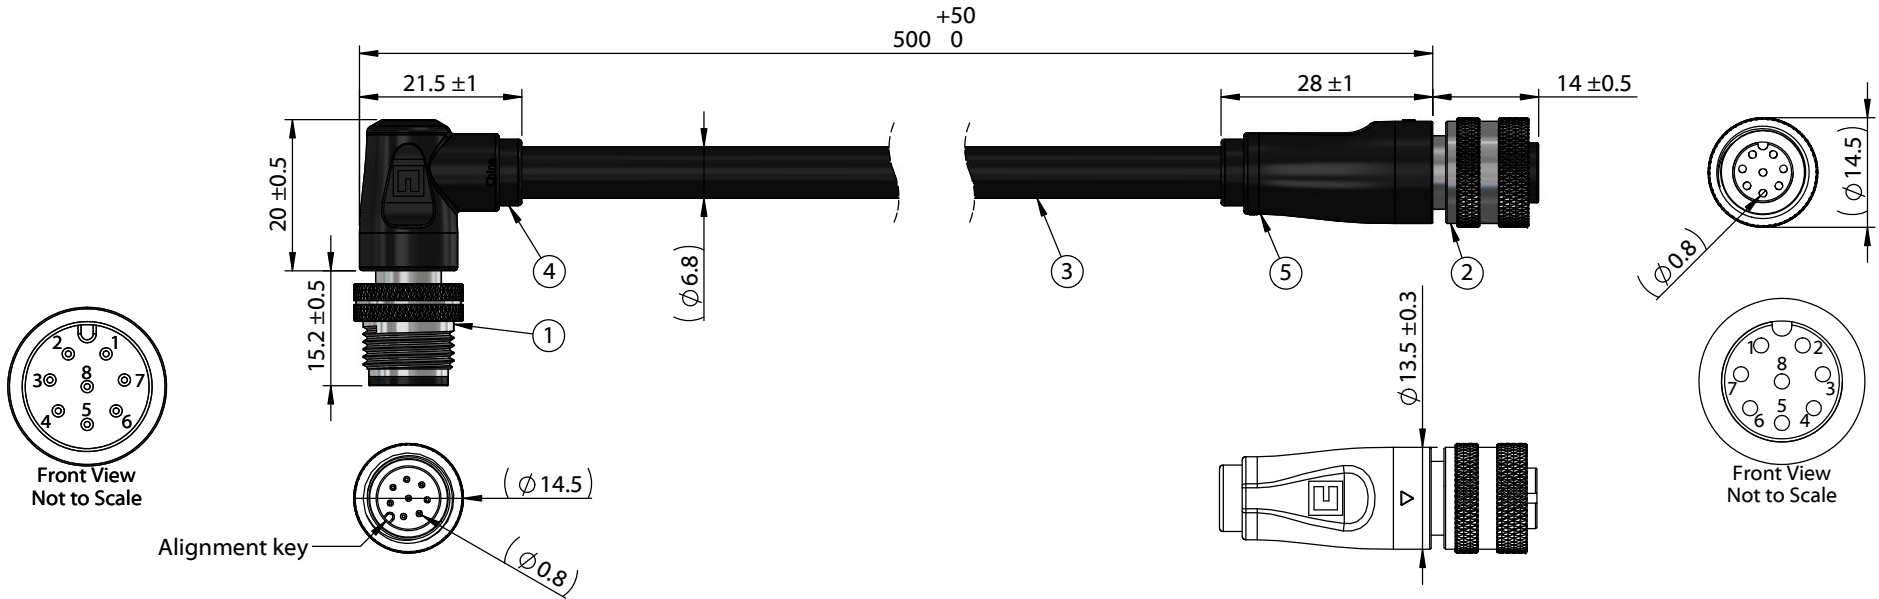

| ITEM NO. | PART NUMBER | DESCRIPTION | QTY. | COMPONENT NOTES |
|----------|-------------|------------------------------------------------------------------------------------------------------|------|-----------------|
| 1 | 50-00990 | Connector, 8 pin M12 A-code plug, 12xL22mm, gold plated, molding style, solder cup, IP67, shielded | 1 | |
| 2 | 50-00983 | Connector, 8 pin M12 A-code socket, 12xL22mm, gold plated, molding style, solder cup, IP67, shielded | 1 | |
| 3 | 30-01611 | Wire, 8C TS, 24 AWG, UL20387, 300V, 105C, 60C oil, UV, 6.8 mm, shielded, VW-1, PVC, 80A, black | 1 | |
| 4 | 24-00361 | Overmold, M12 plug and jack, 90° | 1 | PVC, black |
| 5 | 24-00349 | Overmold, M12 plug and jack, 180° | 1 | PVC, black |

| Wiring Diagram | | |
|----------------|--------------|----------|
| 50-00990 | wire color | 50-00983 |
| 1 | red | 1 |
| 2 | yellow | 2 |
| 3 | black | 3 |
| 4 | white | 4 |
| 5 | orange | 5 |
| 6 | blue | 6 |
| 7 | green | 7 |
| 8 | purple | 8 |
| Shell | shield/drain | Shell |

Notes:
 Cable rated for 30 V, 2 A
 Temperature: -40 ~ 105 °C
 Oil resistant up to 60 °C
 Water resistant up to 75 °C
 UV resistant

IP67 waterproof rating when mated with corresponding (IP67) connector

Functionally equivalent components may be substituted

| | | | | |
|-----------|------------|-----------------|--------------------------------------------------------------------------------------------------|---------------------------------------------------------------------------------------------------------------------|
| Revision: | Date: | Description: | Prepared: | Notes: |
| A | 12/30/2021 | Initial release | | RoHS compliant |
| | | | Verified: | Function test: no open, no short circuit, no intermittent |
| | | | Dimensions are in millimeters. Tolerances: X: ± 0.5 mm X.X: ± 0.3 mm X.XX: ± 0.05 mm | Description: Cable, 500 mm, 0.8 mm 8C 90° 50-00990 M12 plug to 0.8 mm 50-00983 M12 socket, 24 AWG, 30-01611 wire |