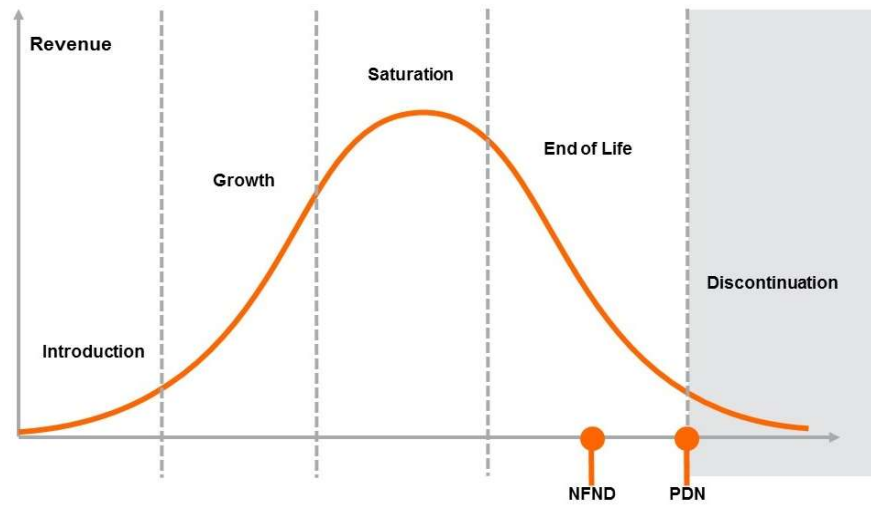

Light is OSRAM

Product Or Individual Q-Code Discontinuation (acc. JEDEC J-STD-048)  
OS-PDN-2021-098

16 August 2021

---

Last order: 15 November 2021  
Last delivery: 15 February 2022

---

Please direct your feedback to your local Sales office.