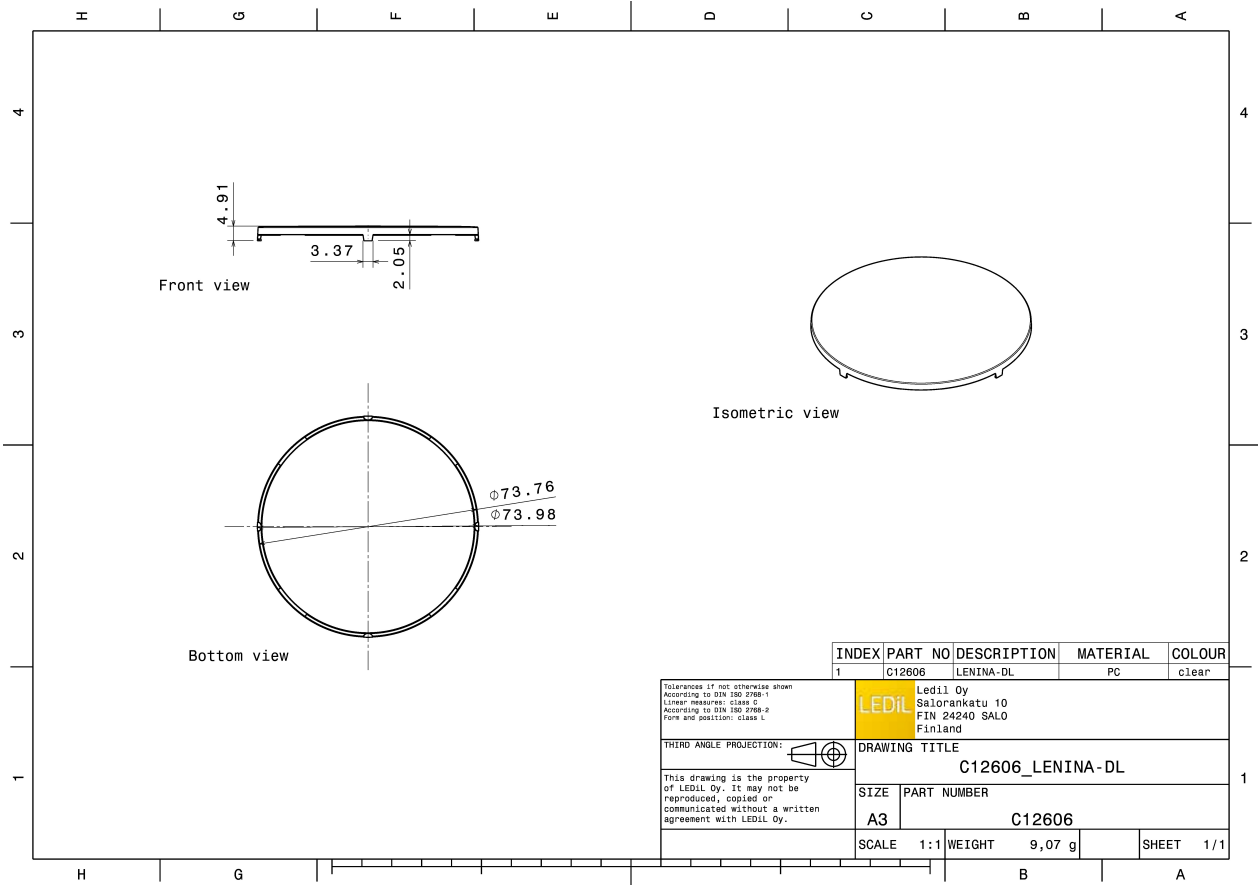

LENINA-DL

Diffusing sublens for LENINA reflectors

TECHNICAL SPECIFICATIONS:

Dimensions	Ø 74.0 mm
Height	4.9 mm
Fastening	
Colour	clear
Box size	480 x 280 x 300 mm
Box weight	6.5 kg
Quantity in Box	360 pcs
ROHS compliant	yes ⓘ

MATERIAL SPECIFICATIONS:

Component	Type	Material	Colour
LENINA-DL	Sublens	PC	clear

GENERAL INFORMATION:

NOTE: The typical beam angle will be changed by different color, chip size and chip position tolerance. The typical total beam angle is the full angle measured where the luminous intensity is half of the peak value.