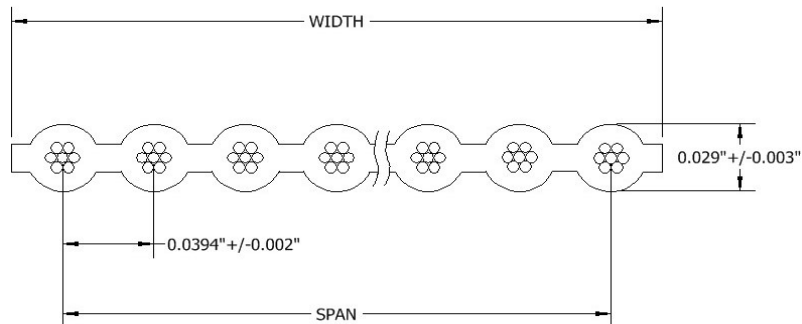

## INSULATION DISPLACEMENT CABLE: 0.0394" PITCH, 28 AWG, STRANDED EXTRUDED FEP

Cond. No.	Part Number	Span	Width
4	1000570197	$0.118" \pm 0.005"$	$0.158" \pm 0.007"$
5	1000570424	$0.158" \pm 0.005"$	$0.197" \pm 0.007"$
6	1000570082	$0.197" \pm 0.007"$	$0.237" \pm 0.007"$
8	1000570218	$0.276" \pm 0.007"$	$0.315" \pm 0.007"$
10	1000570140	$0.354" \pm 0.007"$	$0.394" \pm 0.007"$
10	1000570141	$0.354" \pm 0.007"$	$0.394" \pm 0.007"$
12	1000570145	$0.433" \pm 0.007"$	$0.472" \pm 0.007"$
12	1000570146	$0.433" \pm 0.007"$	$0.472" \pm 0.007"$
14	1000570149	$0.512" \pm 0.007"$	$0.551" \pm 0.007"$
14	1000570426	$0.512" \pm 0.007"$	$0.551" \pm 0.007"$
16	1000570155	$0.590" \pm 0.007"$	$0.630" \pm 0.007"$
16	1000570156	$0.590" \pm 0.007"$	$0.630" \pm 0.007"$
20	1000570161	$0.748" \pm 0.010"$	$0.787" \pm 0.010"$
20	1000570162	$0.748" \pm 0.010"$	$0.787" \pm 0.010"$
24	1000570168	$0.906" \pm 0.010"$	$0.945" \pm 0.010"$
26	1000570173	$0.984" \pm 0.010"$	$1.024" \pm 0.010"$
26	1000570174	$0.984" \pm 0.010"$	$1.024" \pm 0.010"$
30	1000570179	$1.142" \pm 0.010"$	$1.181" \pm 0.010"$
30	1000570180	$1.142" \pm 0.010"$	$1.181" \pm 0.010"$
34	1000570185	$1.299" \pm 0.010"$	$1.338" \pm 0.010"$
34	1000570474	$1.299" \pm 0.010"$	$1.338" \pm 0.010"$
40	1000570192	$1.535" \pm 0.010"$	$1.575" \pm 0.010"$
40	1000570193	$1.535" \pm 0.010"$	$1.575" \pm 0.010"$
44	1000570200	$1.693" \pm 0.010"$	$1.732" \pm 0.010"$
44	1000570201	$1.693" \pm 0.010"$	$1.732" \pm 0.010"$
50	1000570202	$1.929" \pm 0.010"$	$1.968" \pm 0.010"$
50	1000570203	$1.929" \pm 0.010"$	$1.968" \pm 0.010"$

CHARACTERISTICS	
<b>Conductor</b>	28 AWG, 7/36, Silver Plated Copper
<b>Insulation</b>	FEP
<b>Color</b>	Blue Or Blue with Blue Polarity Stripe
<b>Impedance (ohms)</b>	105 Unbalanced
<b>Capacitance (pF/ft)</b>	11.5 Unbalanced
<b>Inductance (uH/ft)</b>	0.12 Unbalanced
<b>Insulation Resistance (Mohm)</b>	>500
<b>Voltage Rating</b>	300V
<b>Temperature Rating</b>	-55°C to 200°C