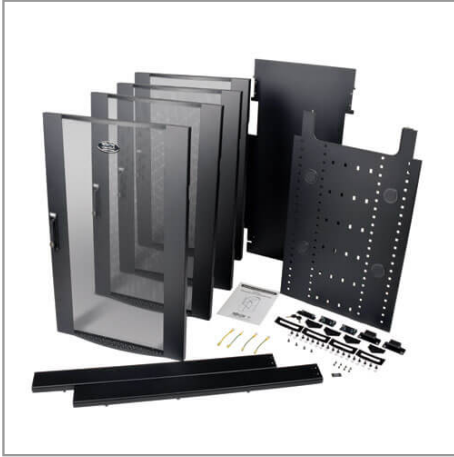

SmartRack Colocation Kit for 42U Rack Enclosures

MODEL NUMBER: SRCOLOKIT42U

Description

The SRCOLOKIT42U turns a standard 42U single-compartment rack into a dual-compartment colocation rack, allowing two different users to occupy 20U of space each. An included divider panel separates the two compartments, and the rack's 42U front and rear doors are replaced by independently lockable 21U doors, each with its own unique, user-settable combination code. This colocation kit includes all necessary mounting hardware.

Features

- Colocation kit for standard 42U rack enclosures
- Converts 42U of space into two separately lockable 20U compartments
- Allows two different users to occupy one rack enclosure
- Includes divider panel, lockable doors and all necessary mounting hardware
- Simple to install

Specifications

OVERVIEW	
UPC Code	037332181633
Accessory Type	Rackmount Kit; Mounting Accessories
Accessory Class	Rack Accessories
PHYSICAL	
Shipping Dimensions (hwd / in.)	29.50 x 14.00 x 41.50
Shipping Dimensions (hwd / cm)	74.93 x 35.56 x 105.41
Shipping Weight (lbs.)	110.44

Highlights

- Converts a standard 42U SmartRack® rack enclosure into a dual-compartment, colocation rack
- Allows two different users to occupy their own half of an enclosure, each with its own unique combination lock
- Includes all necessary mounting hardware
- Simple to install