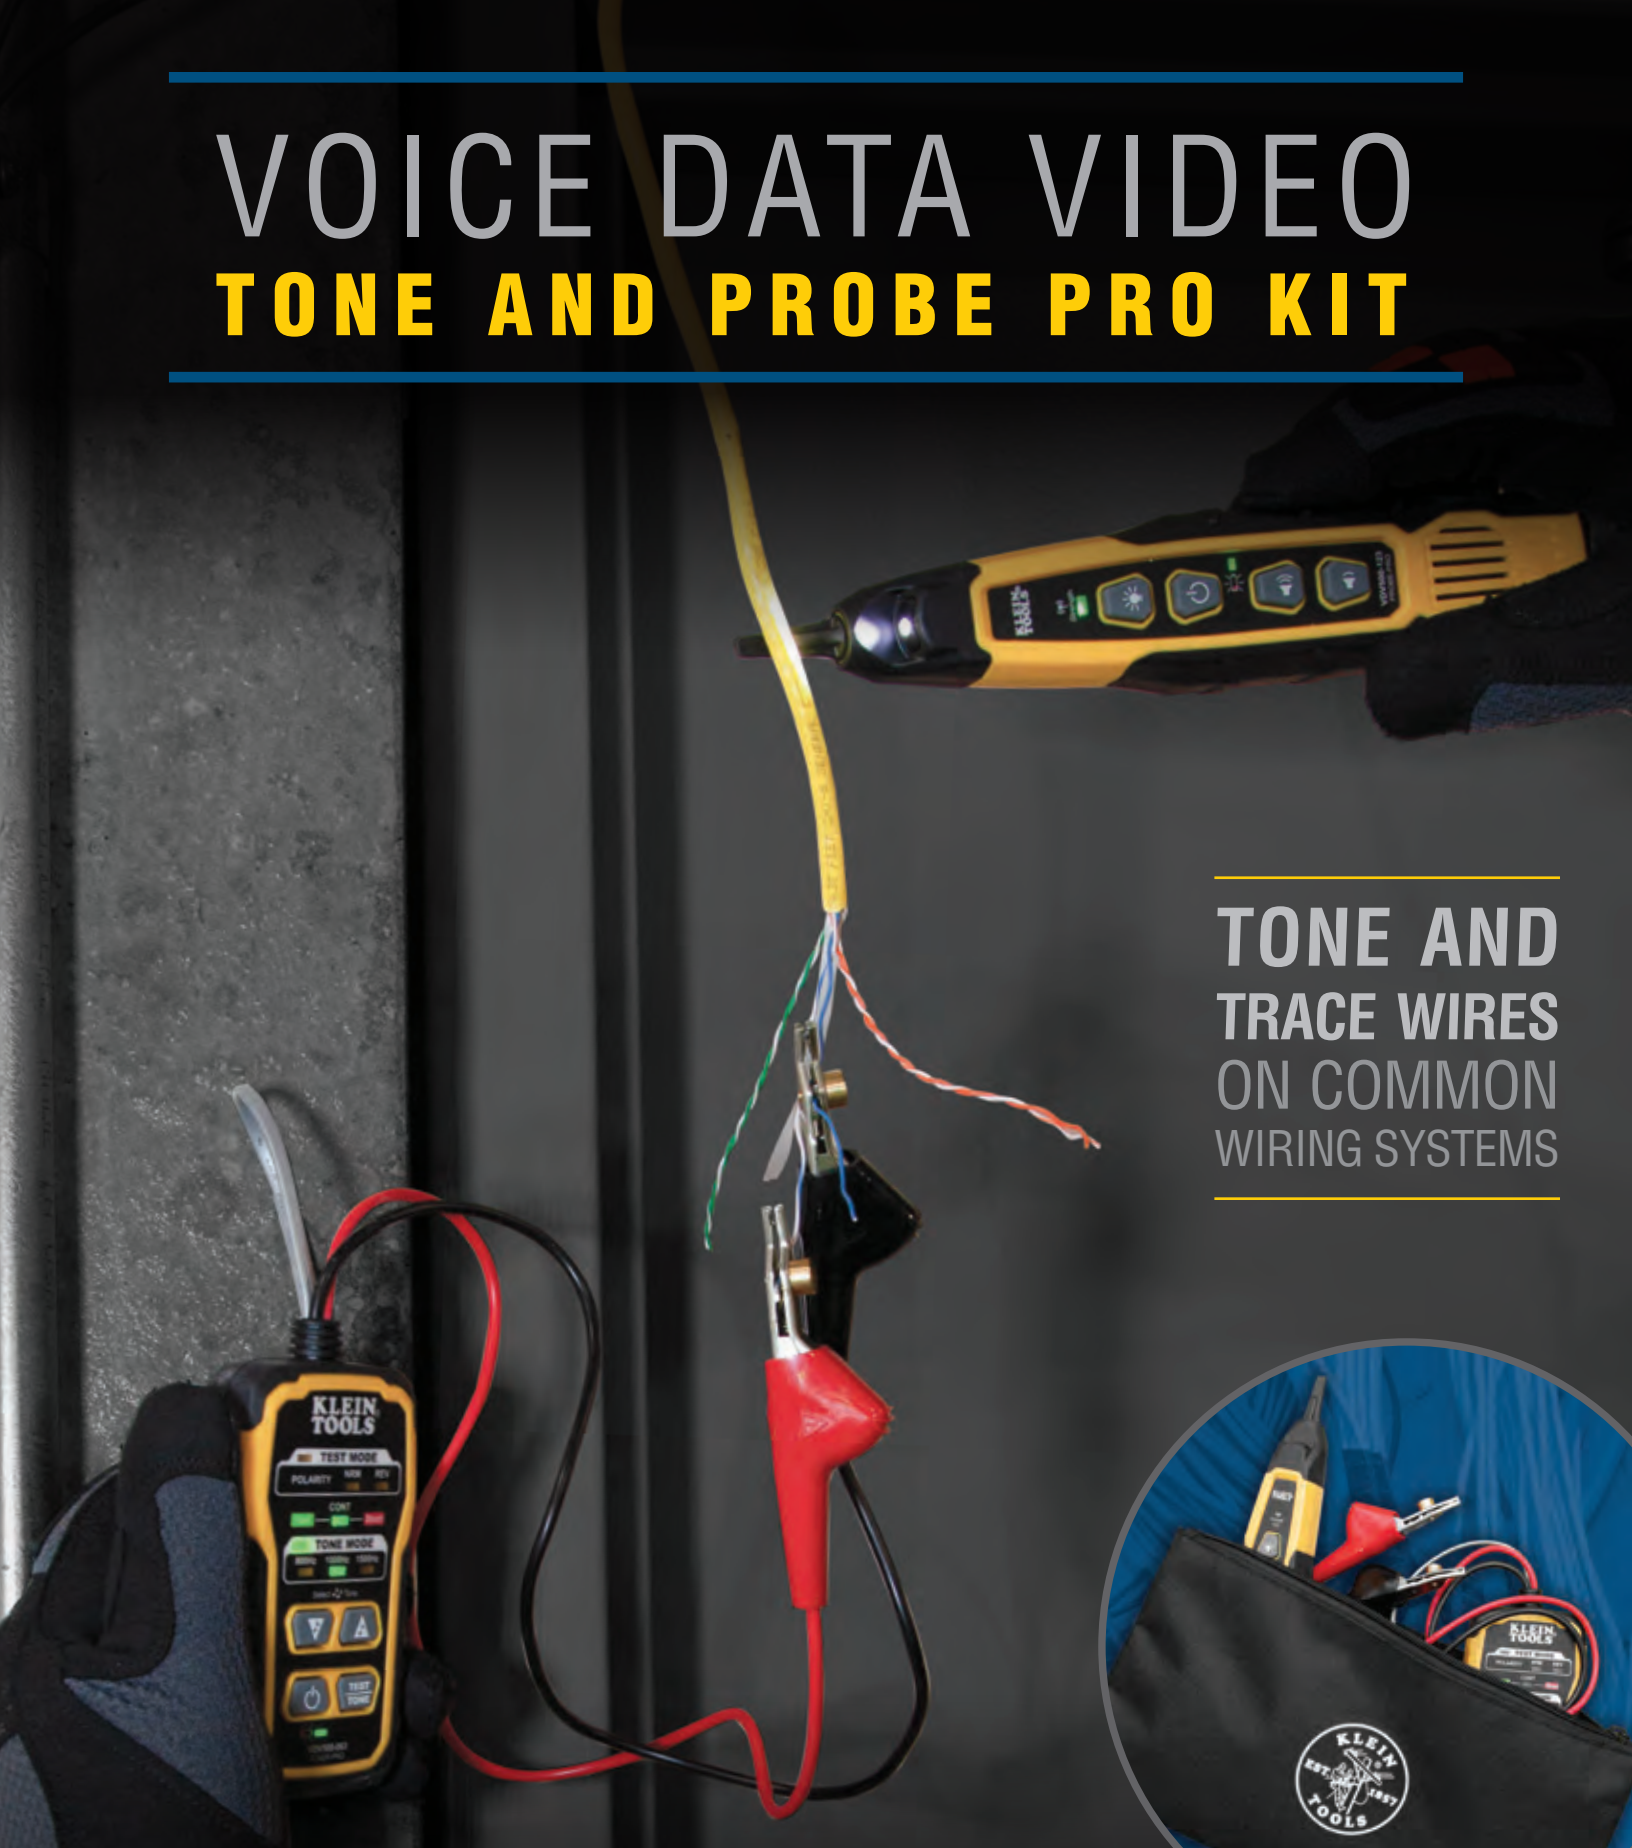

VOICE DATA VIDEO TONE AND PROBE PRO KIT

**TONE AND
TRACE WIRES
ON COMMON
WIRING SYSTEMS**

Probe-PRO (VDV500-123)

Toner-PRO (VDV500-063)

Tone and Probe PRO Kit

This kit includes a professional grade tone generator and tracing probe for non-active networks.

Includes a custom, padded, divided, zipper pouch for convenient storage (VDV770-500).

VDV500-063

VDV500-123

VDV770-500

Toner-PRO (VDV500-063)

- **Premium tone generator** with 5 distinct tone cadences
- **Rugged Angled Bed of Nails (ABN)** clips securely attach to wires
- **Tests for continuity and polarity** with response displayed on clearly labeled, easy-to-read LEDs
- **RJ11 plug** easily connects to telephone or RJ45 data jacks to tone individual conductors or wire pairs

Probe-PRO (VDV500-123)

- **Responsive probe** with durable non-metallic, replaceable conductive tip (VDV999-068)
- **Traces non-active wiring** when used with Toner-PRO Tone Generator
- **Work light on probe tip** for use in dark spaces
- **Features headphone jack (3.5 mm)** for noisy environments (headphones not included)
- **Terminal block on probe** to confirm the toned pair has been located

Cat. No.	UPC 0-92644+	Description	Batteries
VDV500-820	69219-2	Tone and Probe PRO Kit	8X AAA
VDV500-063	69233-8	Toner-PRO Tone Generator	4X AAA
VDV500-123	69234-5	Probe-PRO Tracing Probe	4X AAA
Cat. No.	UPC 0-92644+	Description	
VDV999-068	58290-5	Replacement Tip for Probe-PRO Tracing Probe	
VDV770-500	58349-0	Zipper Pouch for Tone and Probe PRO Kit	