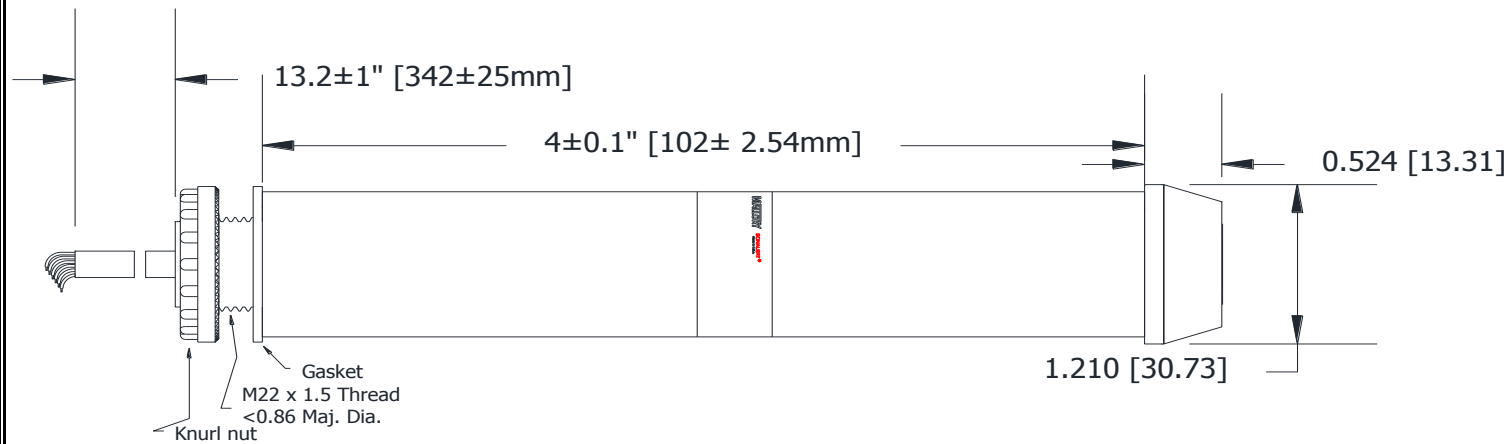

**Sales Outline Drawing**

**Specifications:**

Sound Level Category	Loud
Mode of Operation	Medium Pulse @ 5 PPS
Voltage Rating	20 to 28 VAC/DC
Frequency	3900 ± 500 Hz
Loudness @ 1M	80 to 85 dB(A) Typ.
Sound Current Draw	40mA MAX
LED Color	RED
LED Current Draw	60mA MAX
Total Max Current Draw	100mA MAX
Housing Material	6/6 Nylon, Color: Black
Top Cap Material	6/6 Nylon, Color: Opaque White
Storage Temperature	-40° to +70° C
Operating Temperature	-30° to +60° C
Mounting	Recommended hole size is 22.5 mm.
Knurled Nut	The max recommended torque is 10 in-lbs.
Cable	Gray, UL Style 21894, 300V, 105°C, 24AWG, Pb-Free Tinned Leads
Weight (Typical)	105 grams
NEMA 12	Approved with use of included gasket.
Options	Please contact factory.

**Dimensions:** Inches (mm) **cUL Recognized** **ROHS Compliant**

Connections:  
 SOUND BLACK wire and ORANGE wire to Power  
 TOP BROWN wire and RED wire to Power