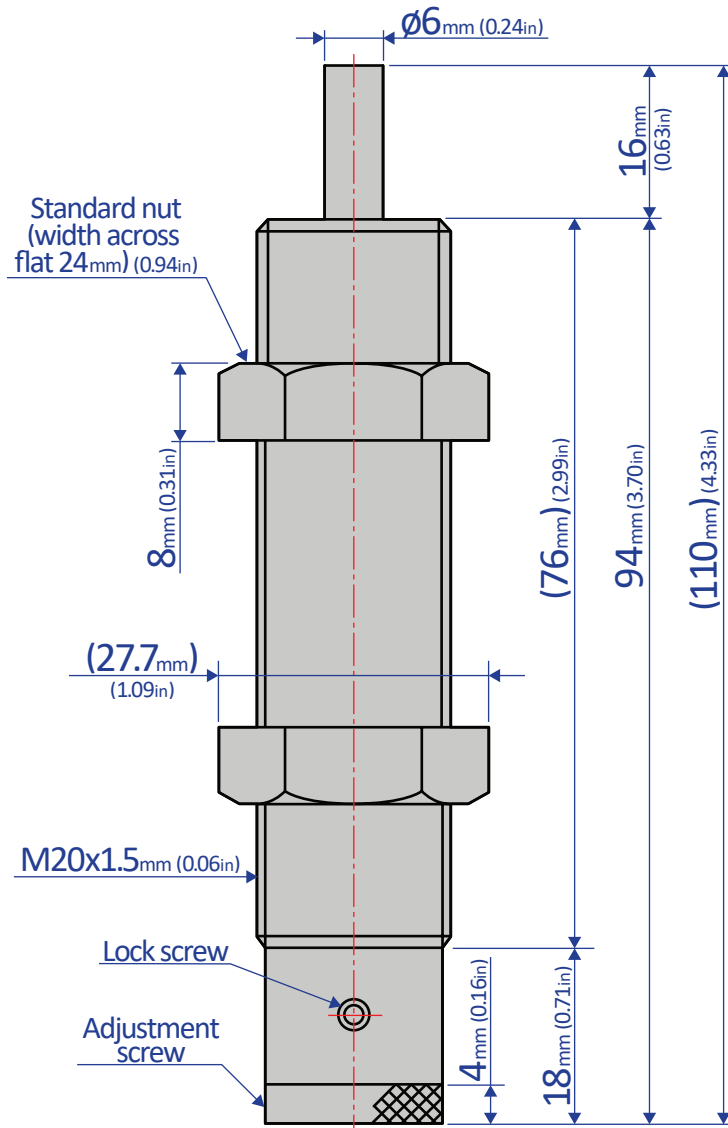

FA-2016ED-S

SHOCK ABSORBER - ADJUSTABLE

Bansbach
easylift[®]

Vest Drive • Melbourne, Florida 32904
www.easylift.com • www.damper.net