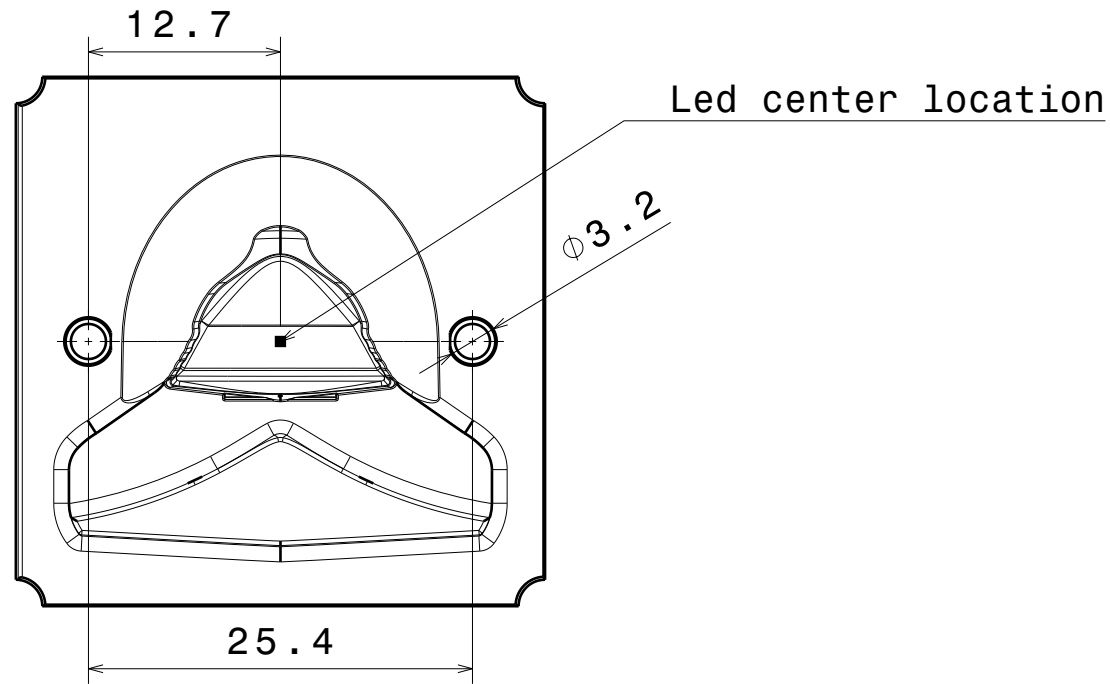

Bottom view

Front view

Top view

| INDEX | PART NO | DESCRIPTION | MATERIAL | COLOUR |
|---|---------|--|-------------------|------------------|
| 1 | F15596 | JENNY-FT45 | Optical grade LSR | |
| <p>Tolerances if not otherwise shown According to DIN ISO 2768-1 Linear measures: Up to 30mm class M, otherwise class C. According to DIN ISO 2768-2 Form and position: class L</p> | | <p>LEDiL LediL Oy Salorankatu 10 FIN 24240 SALO Finland</p> | | |
| <p>THIRD ANGLE PROJECTION:</p>  | | <p>DRAWING TITLE F15596_JENNY-FT45</p> | | |
| <p>This drawing is the property of LEDiL Oy. It may not be reproduced, copied or communicated without a written agreement with LEDiL Oy.</p> | | <p>SIZE PART NUMBER A3 F15596</p> | | |
| <p>SCALE 1:1</p> | | <p>WEIGHT -</p> | | <p>SHEET 1/1</p> |