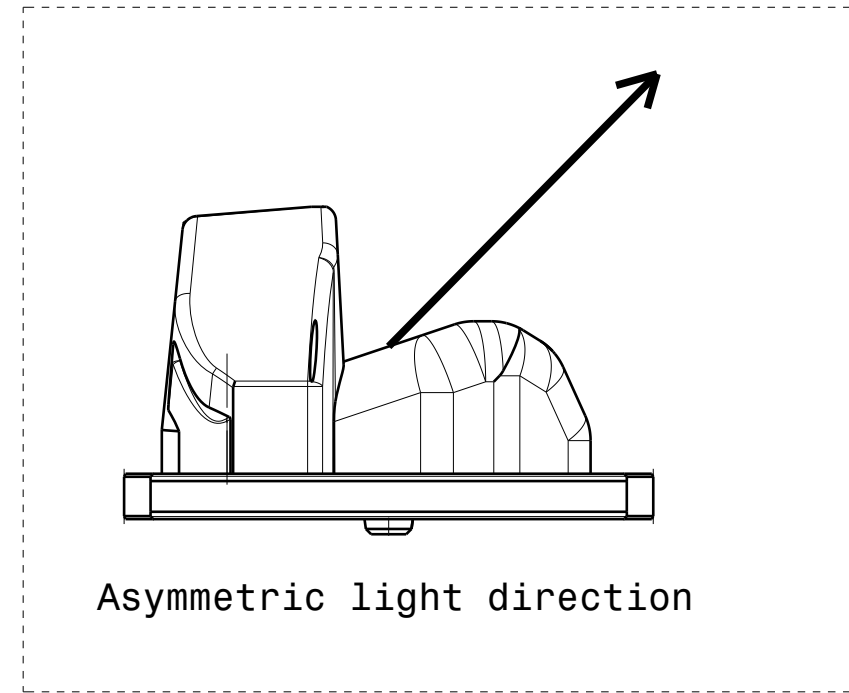

Bottom view

Front view

Top view

| INDEX | PART NO | DESCRIPTION | MATERIAL | COLOUR |
|---|---------|--|-------------------|------------------|
| 1 | F15596 | JENNY-FT45 | Optical grade LSR | |
| <p>Tolerances if not otherwise shown According to DIN ISO 2768-1 Linear measures: Up to 30mm class M, otherwise class C. According to DIN ISO 2768-2 Form and position: class L</p> | | <p>LEDiL LediL Oy Salorankatu 10 FIN 24240 SALO Finland</p> | | |
| <p>THIRD ANGLE PROJECTION:</p>  | | <p>DRAWING TITLE F15596_JENNY-FT45</p> | | |
| <p>This drawing is the property of LEDiL Oy. It may not be reproduced, copied or communicated without a written agreement with LEDiL Oy.</p> | | <p>SIZE PART NUMBER A3 F15596</p> | | |
| <p>SCALE 1:1</p> | | <p>WEIGHT -</p> | | <p>SHEET 1/1</p> |