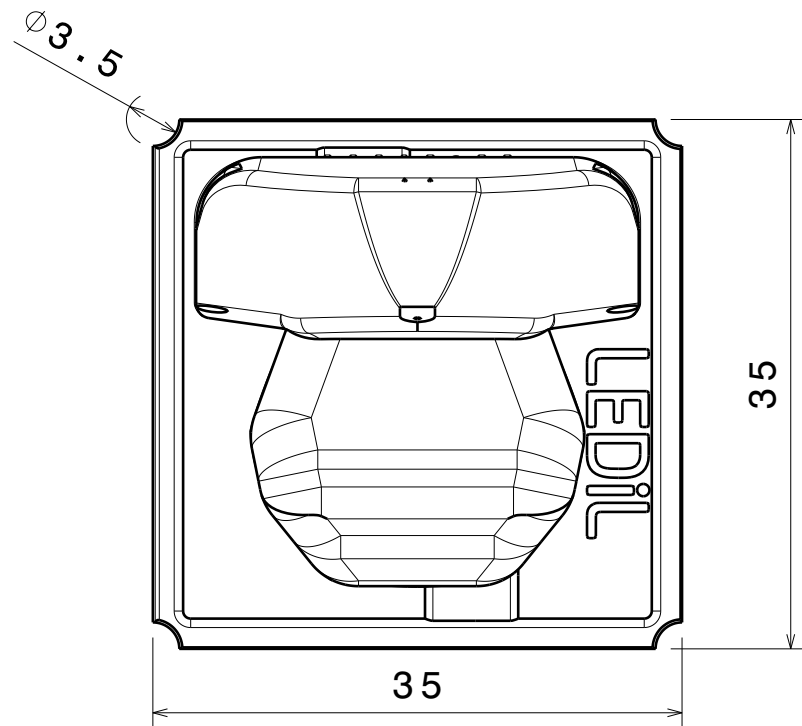

Bottom view

Front view

Top view

| INDEX | PART NO | DESCRIPTION | MATERIAL | COLOUR |
|---|---------|--|-------------------|------------------|
| 1 | F15596 | JENNY-FT45 | Optical grade LSR | |
| <p>Tolerances if not otherwise shown According to DIN ISO 2768-1 Linear measures: Up to 30mm class M, otherwise class C. According to DIN ISO 2768-2 Form and position: class L</p> | | <p>LEDiL LediL Oy Salorankatu 10 FIN 24240 SALO Finland</p> | | |
| <p>THIRD ANGLE PROJECTION:</p>  | | <p>DRAWING TITLE F15596_JENNY-FT45</p> | | |
| <p>This drawing is the property of LEDiL Oy. It may not be reproduced, copied or communicated without a written agreement with LEDiL Oy.</p> | | <p>SIZE PART NUMBER A3 F15596</p> | | |
| <p>SCALE 1:1</p> | | <p>WEIGHT -</p> | | <p>SHEET 1/1</p> |