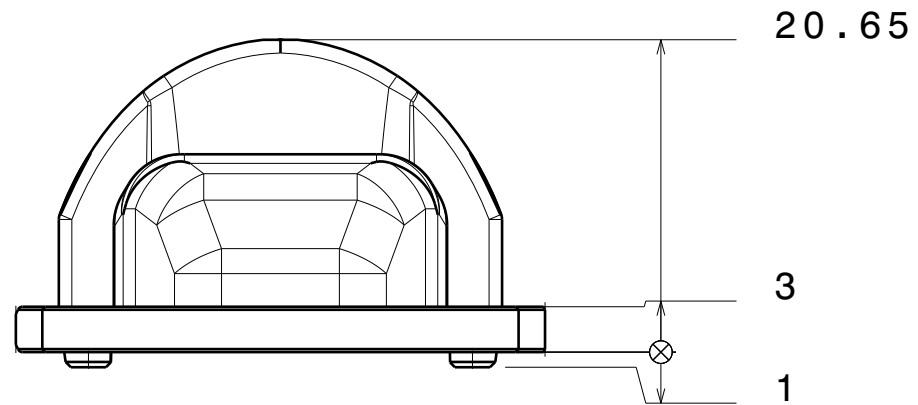

Bottom view

Front view

Top view

| INDEX | PART NO | DESCRIPTION | MATERIAL | COLOUR |
|---|---------|--|-------------------|------------------|
| 1 | F15596 | JENNY-FT45 | Optical grade LSR | |
| <p>Tolerances if not otherwise shown According to DIN ISO 2768-1 Linear measures: Up to 30mm class M, otherwise class C. According to DIN ISO 2768-2 Form and position: class L</p> | | <p>LEDiL LediL Oy Salorankatu 10 FIN 24240 SALO Finland</p> | | |
| <p>THIRD ANGLE PROJECTION:</p>  | | <p>DRAWING TITLE F15596_JENNY-FT45</p> | | |
| <p>This drawing is the property of LEDiL Oy. It may not be reproduced, copied or communicated without a written agreement with LEDiL Oy.</p> | | <p>SIZE PART NUMBER A3 F15596</p> | | |
| <p>SCALE 1:1</p> | | <p>WEIGHT -</p> | | <p>SHEET 1/1</p> |