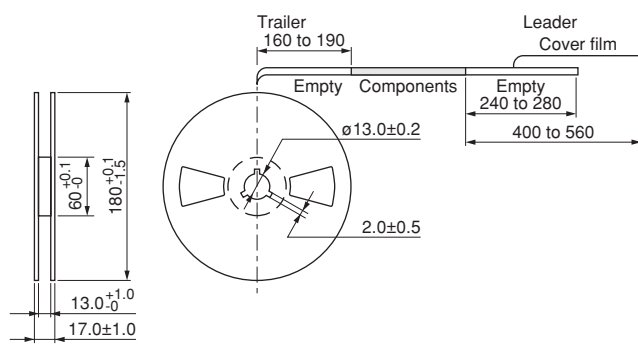

Dimensions of Carrier Tape

• Part number marked side is always facing up.

Dimensions of reel

() : Reference
(in mm)