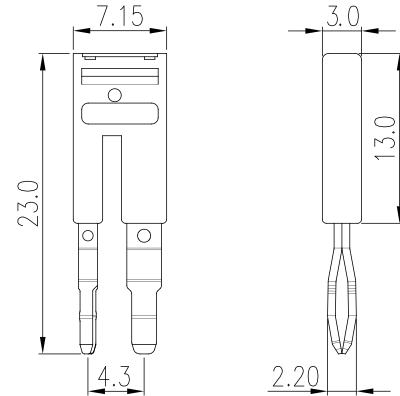

DSD03-1.5/2.5

DIN Rail Terminal Blocks > Accessories > Plug-in bridge

Specification

Product description	Plug-in bridge
Color	Red
Housing material	PA
PIN material	Copper Alloy
Housing material	Tin Plated
Inflammability class	UL94-V0
Position	/
Compatible products	DP1.5N, DP2.5N, DP1.5N-TN, DP2.5N-TN, DP1.5N-TR, DP2.5N-TR, DPD10-P001, DPD16-P001
Package	100 pcs/box