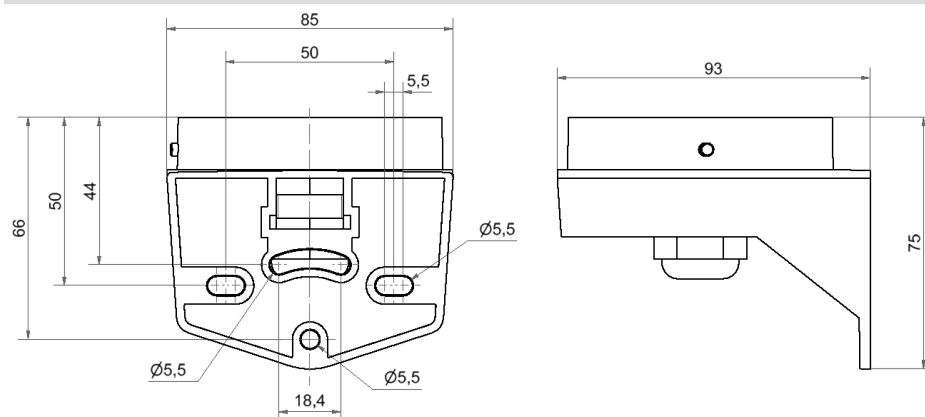

EvoSIGNAL / EvoSIGNAL Accessories

Midi Bracket Cable Gland GY

DRAWING

For additional installation and mounting information, refer to the appropriate user guide at www.werma.com. This printed copy is for information only and is subject to alteration.