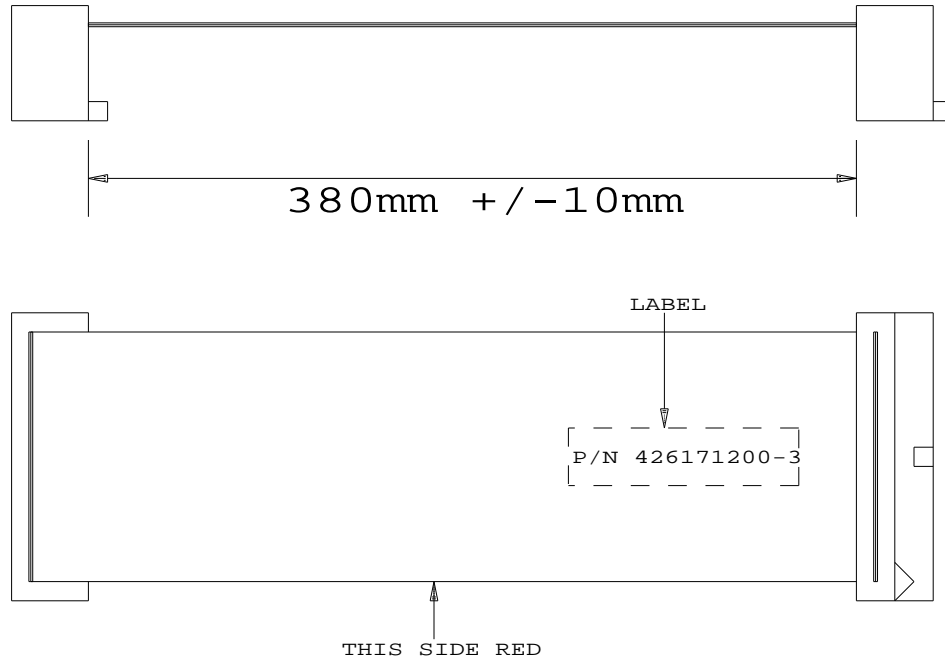

REMARK : CONNECTORS SHOULD BE PROTECTED WITH BUBBLE BAG
 (EACH SUB-PACKING)

CONNECTOR : IDC CONNECTOR 2 X 10PIN, 2MM PITCH
 WIRE : UL2651, 20WAY, PITCH = 1MM
 COLOR : PIN 1 RED IN COLOR

RoHS
 COMPLIANCE

P/N 426171200-3
 1MM PITCH RIBBON CABLE, 380MM

DIGITAL VIEW LTD.		
COPYRIGHT 2009, ALL RIGHTS RESERVED		
CONFIDENTIAL		
DRAWN BY: VICTOR NG		
Title		
IMM PITCH RIBBON CABLE		
Size	Document Number	REV
A	(... \DV \DV_CABLE \C6171200.SCH)	00
Date:	March 10, 2009	Sheet 1 of 1