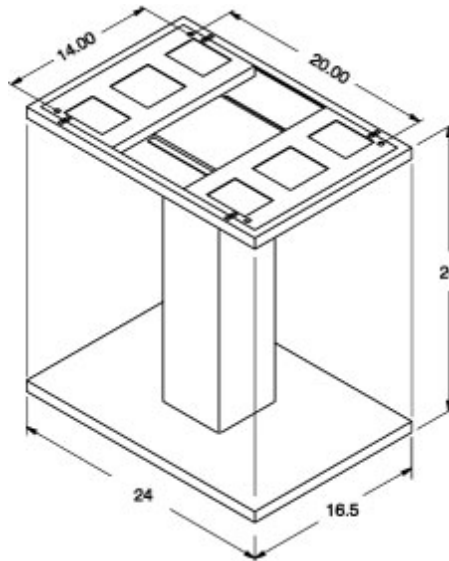

Quality Products. Service Excellence.

Pedestal S2CP Series

- Maintains NEMA rating of system.
- Formed 14 gauge steel.
- Also offered with formed 14 gauge stainless steel.
- Stiffeners added for solid stability.
- Open top and bottom provides an unobstructed wireway for pull through cabling.
- Can be mounted directly on floor or on a plinth.
- Available in light gray and stainless steel.

Part No.	Finish
2CLS	RAL7035 Light Gray
2CSS	Stainless Steel

Data subject to change without notice

© 2019. Hammond Manufacturing Ltd. All rights reserved.