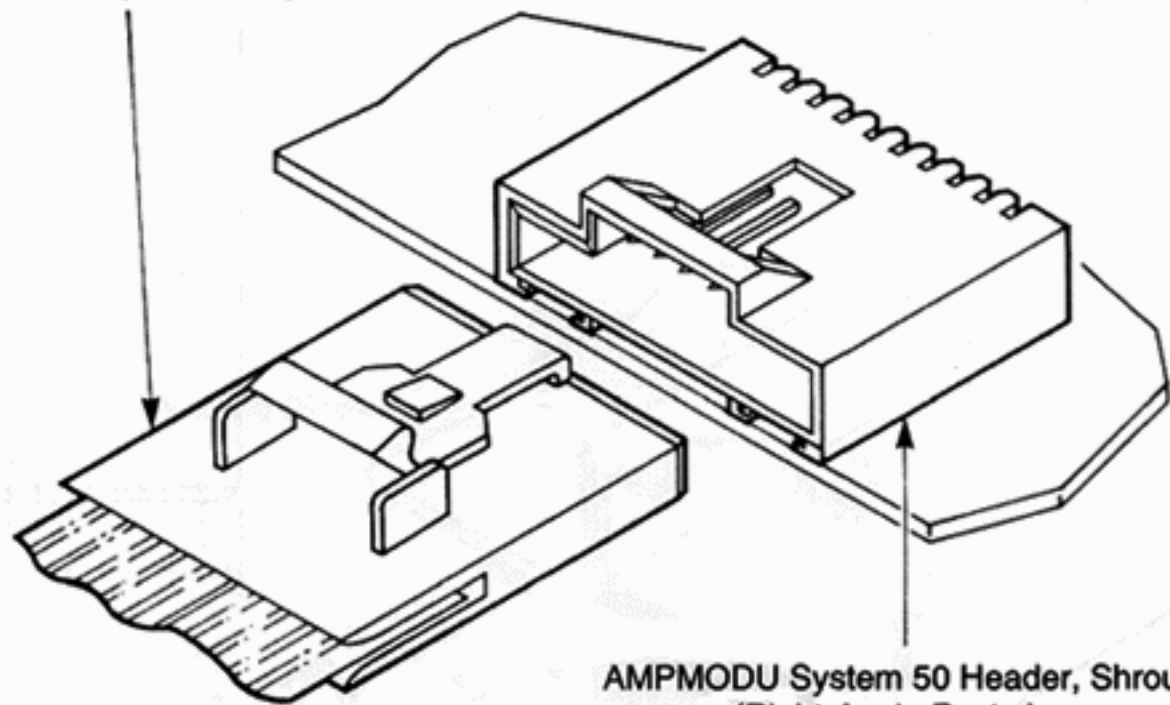

Latch Style Housing

AMPMODU System 50 Header, Shrouded
(Right-Angle Post shown
for ref. only.)