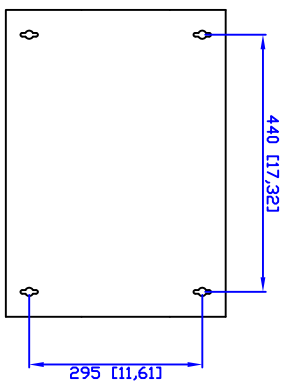

Front

Side

Back

Top

QUEST MANUFACTURING CO.
 11200 NW 138 St., Medley, FL 33178
 WWW.QuestManufacturing.net
 TEL: 305-513-8583 FAX: 305-513-9875

ITEM NO.	WMM3019-07-02						
-----------------	---------------	--	--	--	--	--	--

Drawn By	Date	Material	C.R.S.	
Checked By	Date	Unit	mm/ [inch]	
Approved By	Date	Surface Finish	Power Coat	

1 2 3 4 5 6 7 8

F

E

D

C

B

A