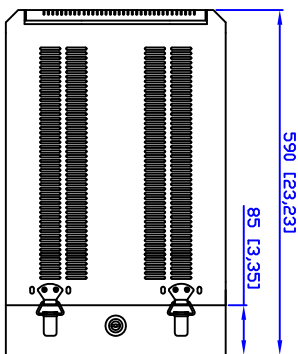

Front

Side

Back

Top

QUEST MANUFACTURING CO.
 11200 NW 138 St., Medley, FL 33178
 WWW.QuestManufacturing.net
 TEL: 305-513-8583 FAX: 305-513-9875

ITEM NO.	WMM3019-07-02						
-----------------	---------------	--	--	--	--	--	--

Drawn By	Date	Material	C.R.S.	
Checked By	Date	Unit	mm/ [inch]	
Approved By	Date	Surface Finish	Power Coat	

1 2 3 4 5 6 7 8

F

E

D

C

B

A