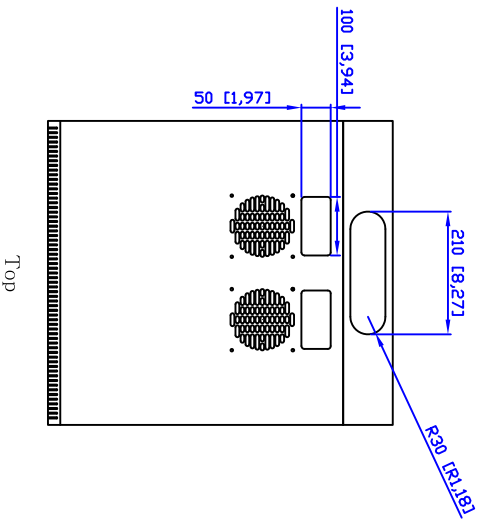

Front

Side

Back

Top

QUEST MANUFACTURING CO.
 11200 NW 138 St., Medley, FL 33178
 WWW.QuestManufacturing.net
 TEL: 305-513-8583 FAX: 305-513-9875

ITEM NO.	WMM3019-07-02						
-----------------	---------------	--	--	--	--	--	--

Drawn By	Date	Material	C.R.S.	
Checked By	Date	Unit	mm/ [inch]	
Approved By	Date	Surface Finish	Power Coat	

1 2 3 4 5 6 7 8

F

E

D

C

B

A