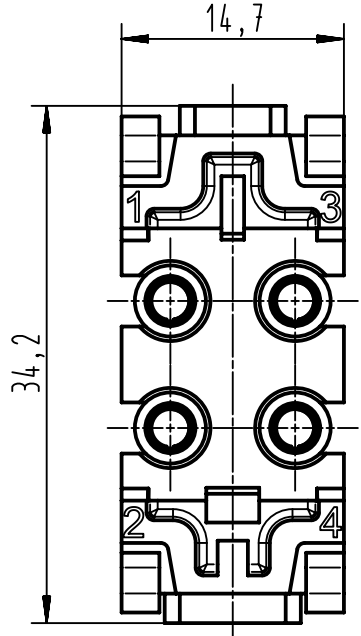

1 2 3 4 5 6

A  
B  
C  
D

phosphor-bronze sleeves  
enclosed separately  
only Multimode possible

	All Dimensions in mm Original Size DIN A4	Scale 2:1		Free size tol.		Ref.	
						Sub.	
	All rights reserved Department EL PD - DE	Created by RULLKOETTER	Inspected by RIEPE	Standardisation SCHMIDTM	Date 2013-05-13	State Final Release	
		Title Han 4Mod-F-SC					Doc-Key / ECM-Nr. 100530585/UGD/001/B 500000061938
HARTING Electric GmbH & Co. KG D-32339 Espelkamp		Type TB	Number 09 14 004 4713			Rev. B	Page 1/1