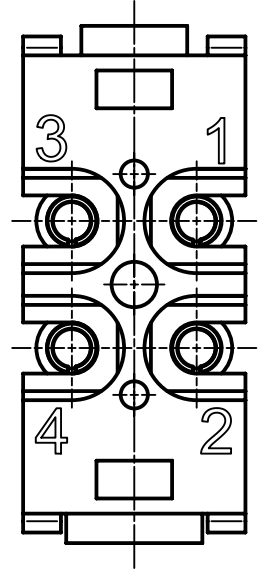

1 2 3 4 5 6

A  
B  
C  
D

phosphor-bronze sleeves  
enclosed separately  
only Multimode possible

	All Dimensions in mm Original Size DIN A4	Scale 2:1		Free size tol.		Ref.	
						Sub.	
	All rights reserved Department EL PD - DE	Created by RULLKOETTER	Inspected by RIEPE	Standardisation SCHMIDTM	Date 2013-05-13	State Final Release	
		Title Han 4Mod-F-SC					Doc-Key / ECM-Nr. 100530585/UGD/001/B 500000061938
HARTING Electric GmbH & Co. KG D-32339 Espelkamp		Type TB	Number 09 14 004 4713			Rev. B	Page 1/1