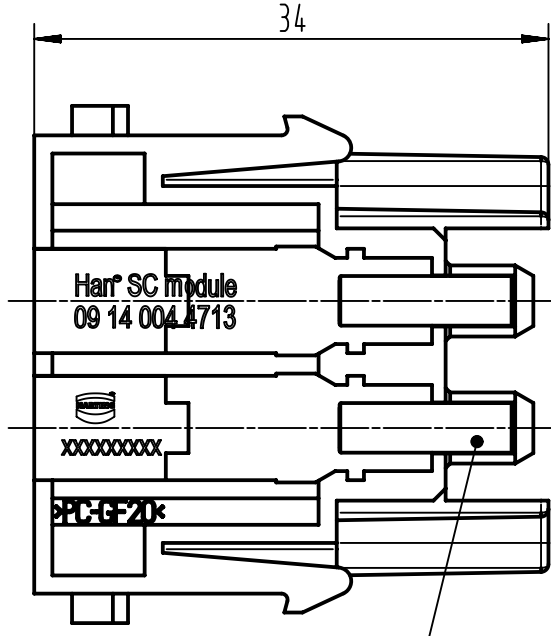

1 2 3 4 5 6

A  
B  
C  
D

phosphor-bronze sleeves  
enclosed separately  
only Multimode possible

	All Dimensions in mm Original Size DIN A4	Scale 2:1		Free size tol.		Ref.	
						Sub.	
	All rights reserved Department EL PD - DE	Created by RULLKOETTER	Inspected by RIEPE	Standardisation SCHMIDTM	Date 2013-05-13	State Final Release	
		Title Han 4Mod-F-SC					Doc-Key / ECM-Nr. 100530585/UGD/001/B 500000061938
HARTING Electric GmbH & Co. KG D-32339 Espelkamp		Type TB	Number 09 14 004 4713			Rev. B	Page 1/1