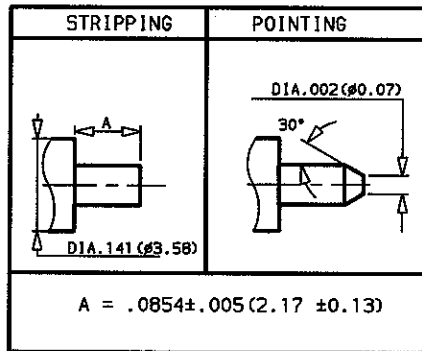

**POINTER GAUGE
FOR CABLE .141 STRIPPING 2.17 Long**

POINTER GAUGE

DIMENSIONS AFTER STRIPPING AND POINTING.

NOTE , INSTRUCTIONS FOR USE ARE INCLUDED WITH THE TORQUE LIMITER.

ISSUE	REVISION No	DESCRIPTION	BY	DATE
.
.
.