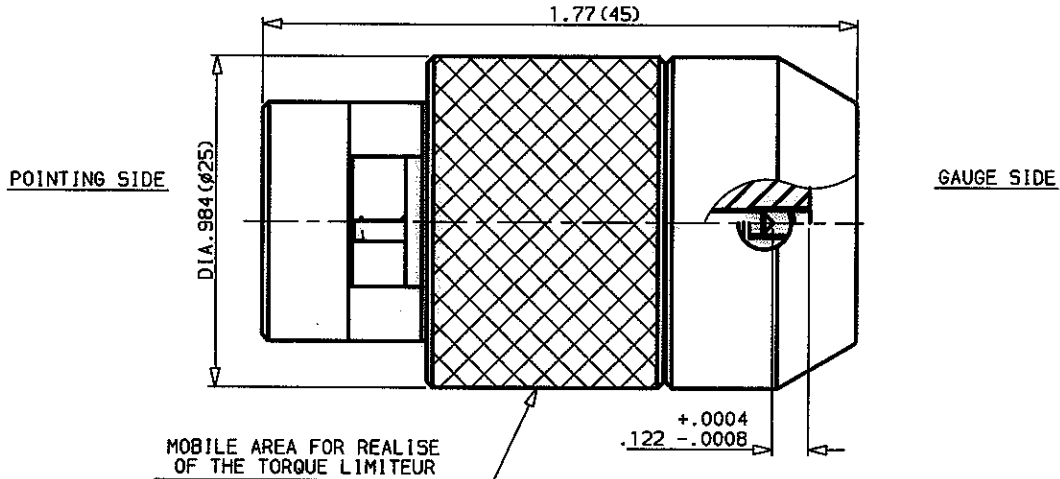

**POINTER GAUGE
FOR CABLE .141 STRIPPING 2.17 Long**

POINTER GAUGE

DIMENSIONS AFTER STRIPPING AND POINTING.

NOTE , INSTRUCTIONS FOR USE ARE INCLUDED WITH THE TORQUE LIMITER.

ISSUE	REVISION No	DESCRIPTION	BY	DATE
.
.
.