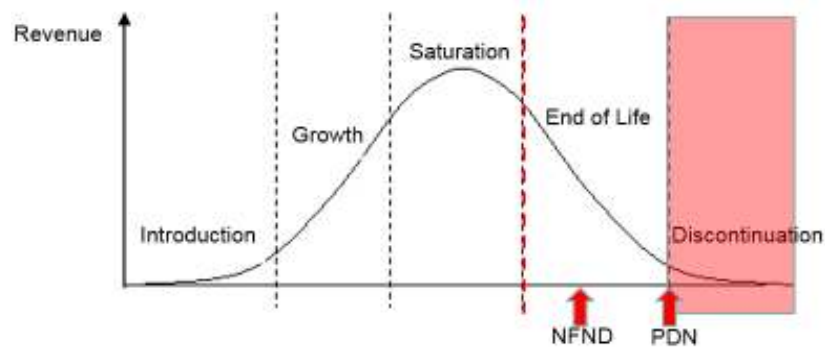

Light is OSRAM

**Product Discontinuation** (acc. JEDEC J-STD-048)  
**OS-PD-2017-031**

6/15/2017

---

<b>Last order:</b>	12/16/2017
<b>Last delivery:</b>	6/16/2018
<b>Reason:</b>	Product streamline

---

Please direct your feedback to your local Sales office.