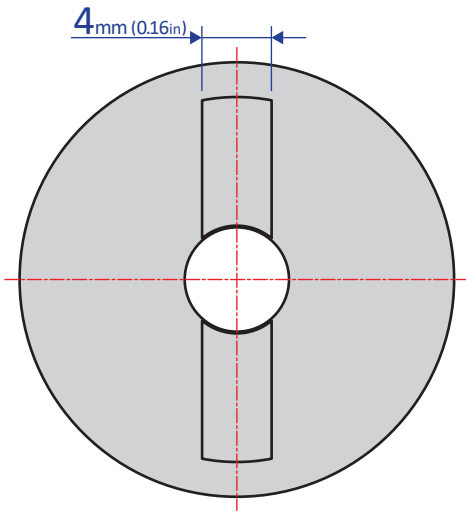

FFD-30SS Series

ROTARY/FRICTION DAMPER

Bansbach
easylift[®]

50 West Drive • Melbourne, Florida 32904
(321) 253-1999 • www.easylift.com • www.damper.net