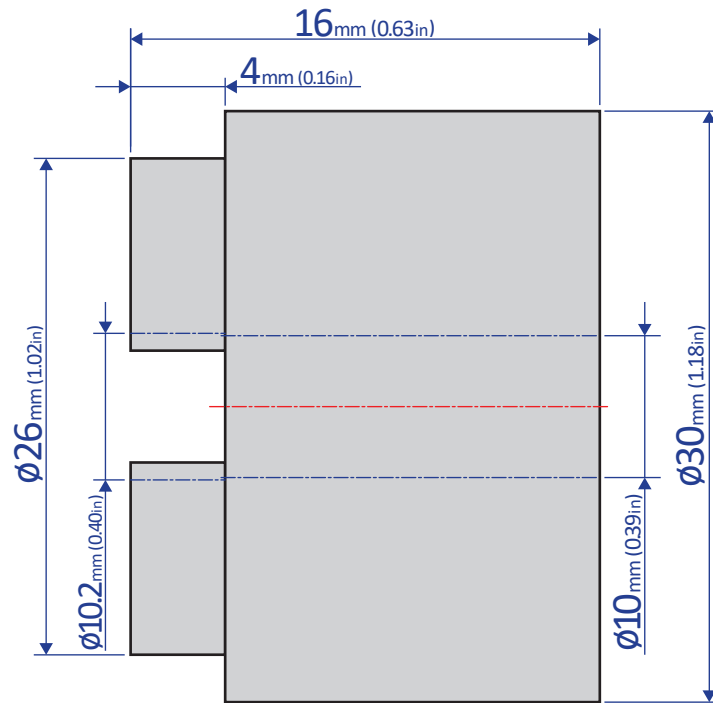

FFD-30SS Series

ROTARY/FRICTION DAMPER

Bansbach
easylift[®]

50 West Drive • Melbourne, Florida 32904
(321) 253-1999 • www.easylift.com • www.damper.net