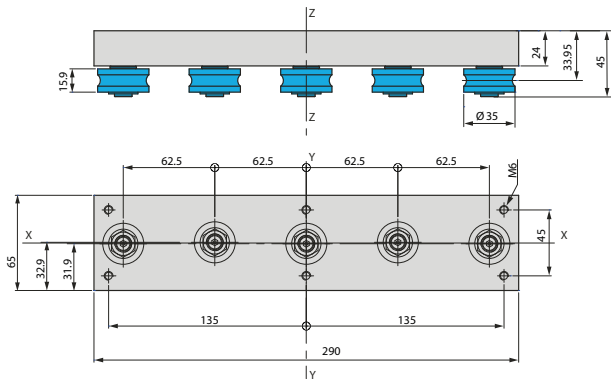

IL 65/5

Cod. Car GCAR0000095

Cod. Profile BPRGD0000017

Cod. Wheels GRUGD0000045 - GRUGD0000066

TECHNICAL FEATURES

Car mass

1.83 Kg

Twisting moments

Mr

ML

MX moment

343 Nm

49 Nm

MY moment

810 Nm

116 Nm

MZ moment

620 Nm

88.5 Nm

Applicable loads

Cr

Cl

FY load

8813 N

1259 N

FZ load

12200 N

1743 N