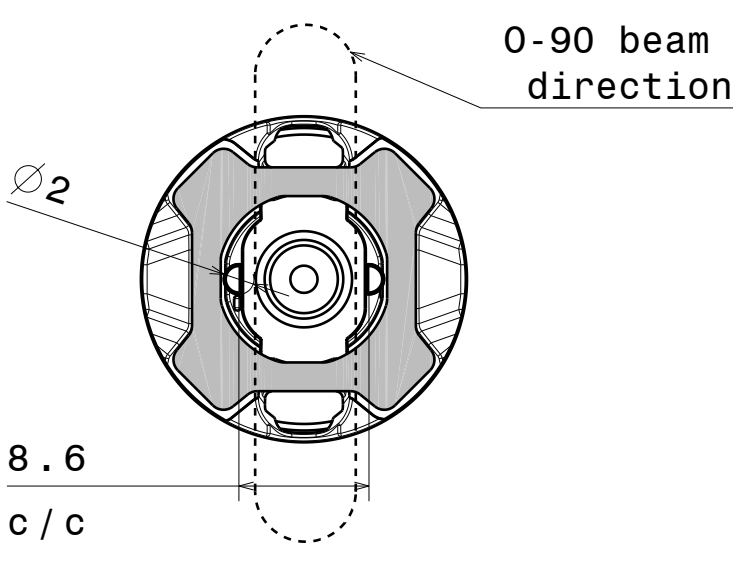

D

C

B

A

Isometric view

Materials:
 Lens: PMMA
 Holder: PC white
 Tape: Acrylic foam

This drawing is our property.
 It can't be reproduced
 or communicated without
 our written agreement.

Ledil Oy
 Salorankatu 10
 FIN-24100 SALO
 Finland

DRAWING TITLE

DRAWN BY
ah

DATE
27.1.2012

Datasheet LR2-ES series

CHECKED BY
sn

DATE
27.1.2012

SIZE
A4

DRAWING NUMBER

REV
3

DESIGNED BY
pl

DATE
27.08.2010

SCALE 1:1

WEIGHT (g)

SHEET 1/1

D

A