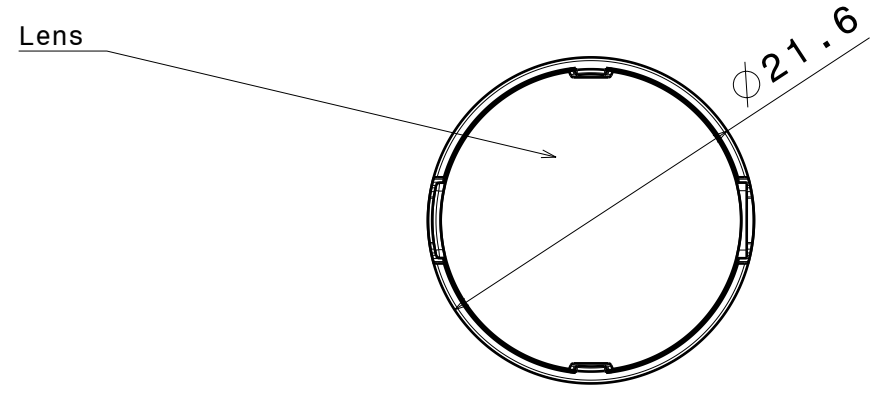

D

C

B

A

Isometric view

Materials:
 Lens: PMMA
 Holder: PC white
 Tape: Acrylic foam

This drawing is our property.
 It can't be reproduced
 or communicated without
 our written agreement.

Ledil Oy
 Salorankatu 10
 FIN-24100 SALO
 Finland

REV
3

DESIGNED BY
pl

DATE
27.08.2010

SCALE 1:1

WEIGHT (g)

SHEET 1/1

D

A