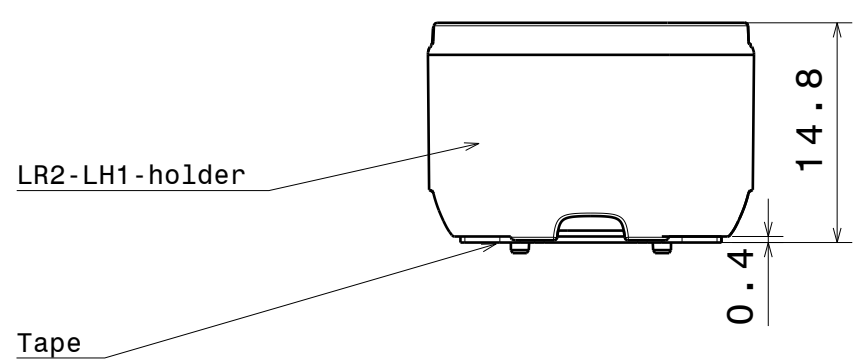

D

C

B

A

Isometric view

Materials:
 Lens: PMMA
 Holder: PC white
 Tape: Acrylic foam

This drawing is our property.
 It can't be reproduced
 or communicated without
 our written agreement.

Ledil Oy
 Salorankatu 10
 FIN-24100 SALO
 Finland

REV
3

DESIGNED BY
pl

DATE
27.08.2010

SCALE 1:1

WEIGHT (g)

SHEET 1/1

D

A