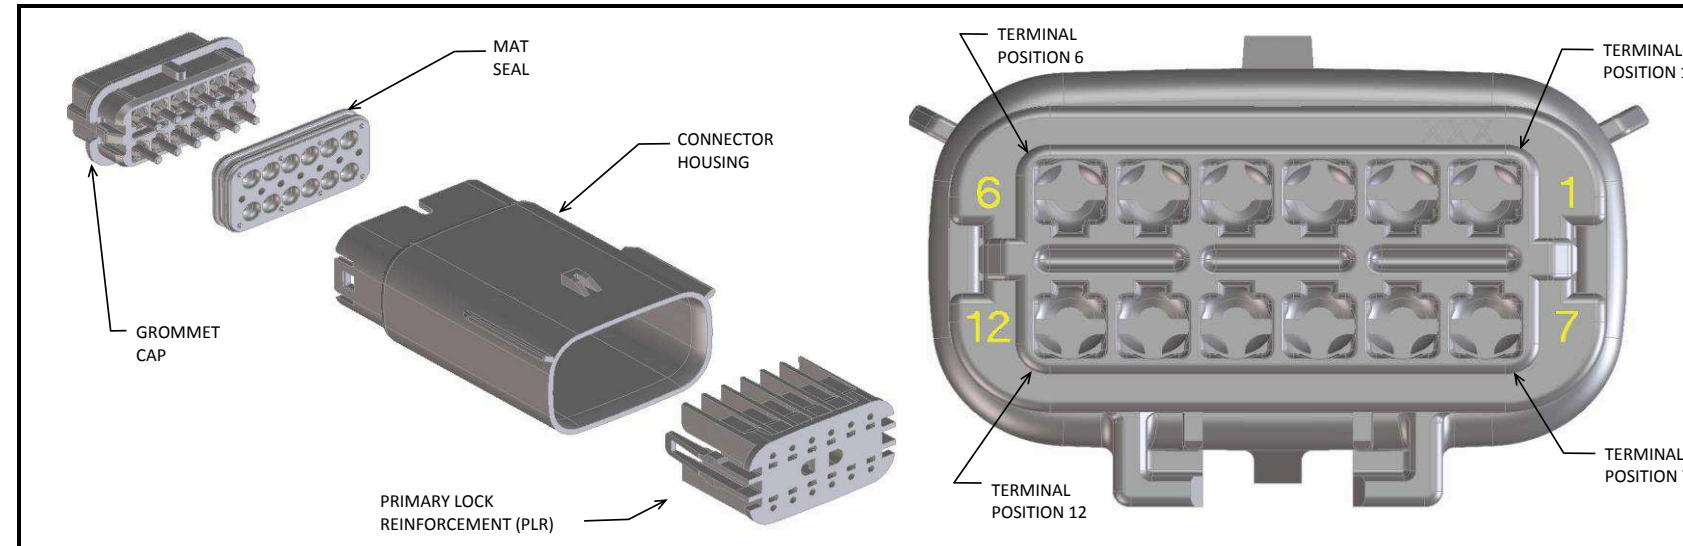

MX150 2X6 BLADE SEALED ASSY MAT SEAL
BOM AND PIN OUT SHEET

ABBREVIATION	DESCRIPTION	COLOR	MATERIAL
A-BLK	HOUSING, KEYING OPTION A	BLACK	SPS/NYLON GF20
B-LG	HOUSING, KEYING OPTION B	LIGHT GRAY	SPS/NYLON GF20
C-BR	HOUSING, KEYING OPTION C	BROWN	SPS/NYLON GF20
D-GR	HOUSING, KEYING OPTION D	GREEN	SPS/NYLON GF20
A-YL	HOUSING, KEYING OPTION A	YELLOW	SPS/NYLON GF20
C-DG	HOUSING, KEYING OPTION C	DARK GRAY	SPS/NYLON GF20
D-SG	HOUSING, KEYING OPTION D	STONE GRAY	SPS/NYLON GF20
GCP	GROMMET CAP (PLUGGED)	BLACK	SPS/NYLON GF20
PLR	PLR	NATURAL	SPS/NYLON GF20
M-R	MAT SEAL	RUST RED	INHERENTLY LUBRICATED SILICONE
M-B	MAT SEAL	ROYAL BLUE	INHERENTLY LUBRICATED SILICONE

FOR ADDITIONAL INFORMATION SEE SD-33482-0001