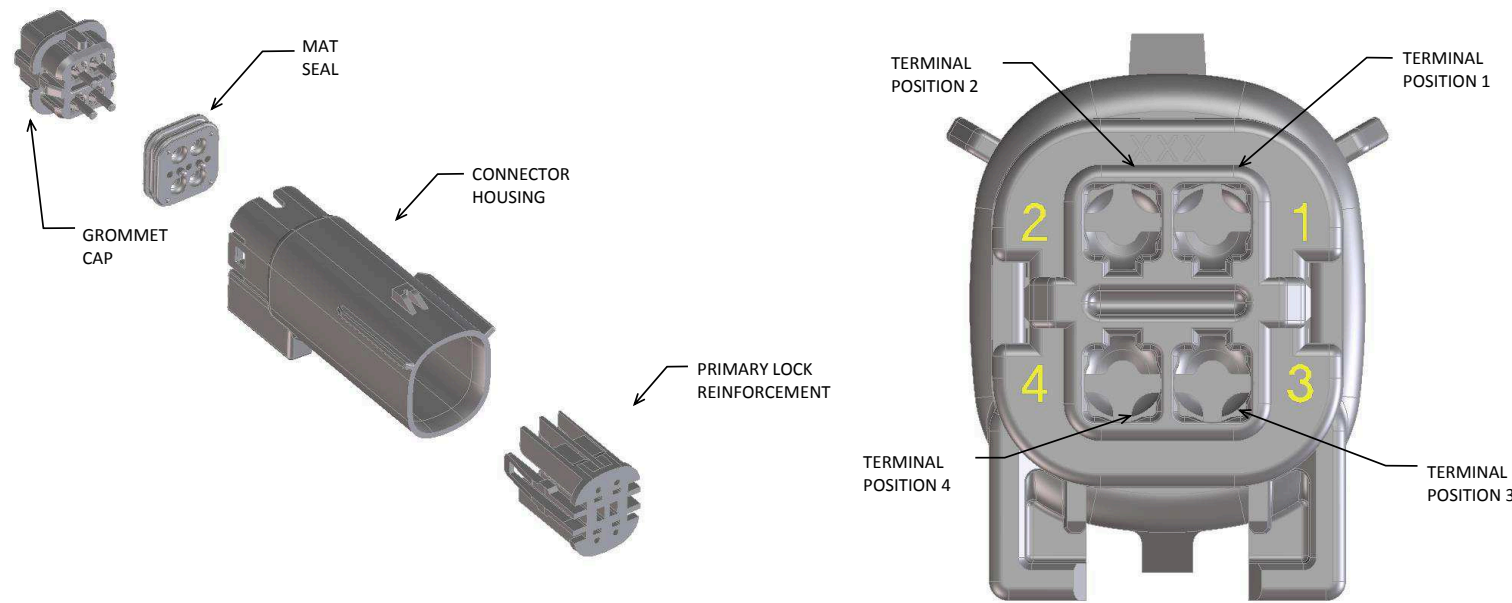

**MX150 2X2 BLADE SEALED ASSEMBLY MAT SEAL
BOM AND PIN OUT SHEET**

ABBREVIATION	DESCRIPTION	COLOR	MATERIAL
A-BLK	HOUSING, KEYING OPTION A	BLACK	SPS/NYLON GF20
B-LG	HOUSING, KEYING OPTION B	LIGHT GRAY	SPS/NYLON GF20
C-BR	HOUSING, KEYING OPTION C	BROWN	SPS/NYLON GF20
D-GR	HOUSING, KEYING OPTION D	GREEN	SPS/NYLON GF20
C-DG	HOUSING, KEYING OPTION C	DARK GRAY	SPS/NYLON GF20
D-SG	HOUSING, KEYING OPTION D	STONE GRAY	SPS/NYLON GF20
A-YW	HOUSING, KEYING OPTION A	YELLOW	SPS/NYLON GF20
GCP	GROMMET CAP (PLUGGED)	BLACK	SPS/NYLON GF20
GCO	GROMMET CAP (OPEN)	BLACK	SPS/NYLON GF20
PLR	PLR	NATURAL	SPS/NYLON GF20
M	MAT SEAL	ROYAL BLUE	INHERENTLY LUBRICATED SILICONE

FOR ADDITIONAL INFORMATION SEE SD-33482-0001