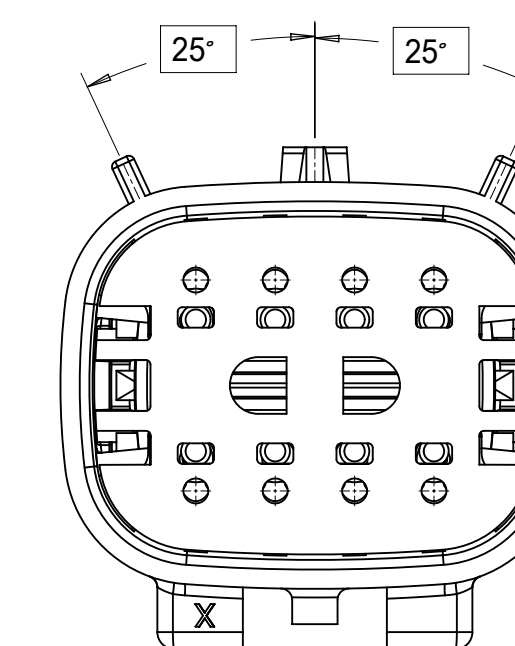

SHEET DESCRIPTION
KEY CONFIGURATIONS

2X2

KEY A

KEY B

KEY C

KEY D

2X3

KEY A

KEY B

KEY C

KEY D

2X4

KEY A

KEY B

KEY C

KEY D

SHEET DESCRIPTION
SYSTEM PACKAGING

CKT	BLADE CONFIGURATION	RECEPTACLE CONFIGURATION	DIMENSIONS	
			K	L
			2X2	STANDARD
		W/ CLIPSLOT	72.78	28.50
		LENGTHENED	77.21	28.00
2X3	STANDARD	W/O CLIPSLOT	72.78	28.00
		W/ CLIPSLOT		30.50
	LENGTHENED	W/O CLIPSLOT	74.79	28.00
		W/ CLIPSLOT		30.50
2X4	STANDARD	W/O CLIPSLOT	72.78	29.50
		W/ CLIPSLOT		31.50
2X6	STANDARD	W/O CLIPSLOT	72.79	35.58
		W/ CLIPSLOT		
2X8	STANDARD	W/O CLIPSLOT	72.67	42.25
		W/ CLIPSLOT		
2X10	STANDARD	STANDARD	72.78	49.05