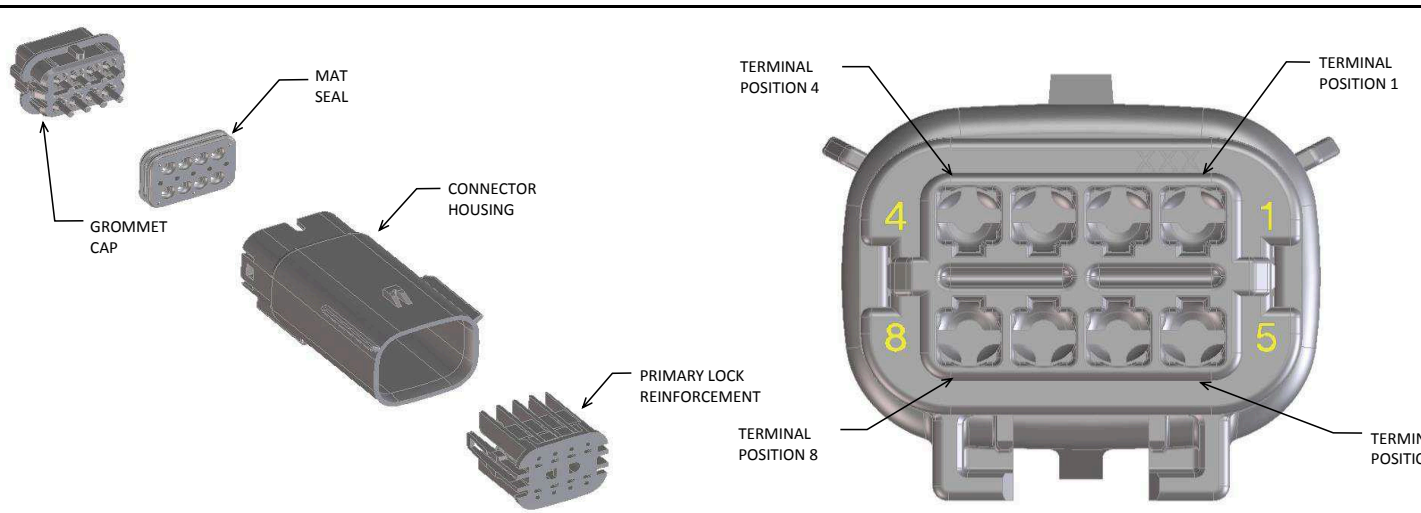

ABBREVIATION	DESCRIPTION	COLOR	MATERIAL
A-BLK	HOUSING, KEYING OPTION A	BLACK	SPS/NYLON GF20
B-LG	HOUSING, KEYING OPTION B	LIGHT GRAY	SPS/NYLON GF20
C-BR	HOUSING, KEYING OPTION C	BROWN	SPS/NYLON GF20
D-GR	HOUSING, KEYING OPTION D	GREEN	SPS/NYLON GF20
C-DG	HOUSING, KEYING OPTION C	DARK GRAY	SPS/NYLON GF20
D-SG	HOUSING, KEYING OPTION D	STONE GRAY	SPS/NYLON GF20
A-YW	HOUSING, KEYING OPTION A	YELLOW	SPS/NYLON GF20
GCP	GROMMET CAP (PLUGGED)	BLACK	SPS/NYLON GF20
GCO	GROMMET CAP (OPEN)	BLACK	SPS/NYLON GF20
PLR	PLR	NATURAL	SPS/NYLON GF20
M-R	MAT SEAL	RUST RED	INHERENTLY LUBRICATED SILICONE
M-B	MAT SEAL	ROYAL BLUE	INHERENTLY LUBRICATED SILICONE

FOR ADDITIONAL INFORMATION SEE SD-33482-0001