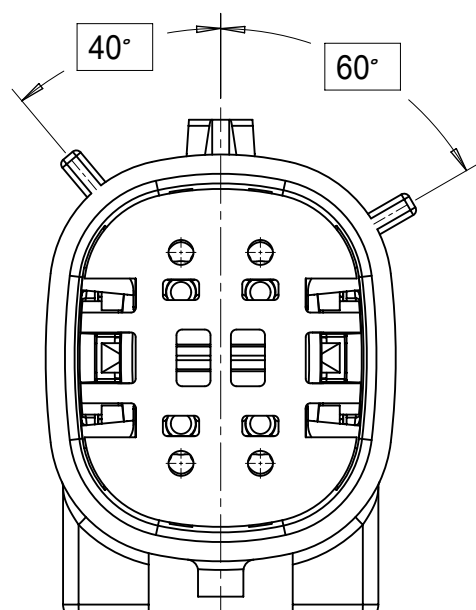

SHEET DESCRIPTION
CONFIGURATIONS

2X2 - STANDARD (STD)

2X2 - UL V0*

2X3 - STANDARD (STD)

2X3 - LENGTHENED

2X4 - STANDARD (STD)

2X6 - STANDARD (STD)

2X8 - STANDARD (STD)

2X10 - STANDARD (STD)

2X10 - UL V0*

UL V0 UNIQUE FEATURE
Partial1
SCALE 10:1

* MINOR GEOMETRY CHANGE THAN STANDARD CONFIGURATION.
SEE NOTE 2a FOR MORE INFORMATION

SYMBOLS = 0 = 0 = 0 = 0 = 0 = 0 = 0 = 0 = 0 = 0	THIS DRAWING CONTAINS INFORMATION THAT IS PROPRIETARY TO MOLEX ELECTRONIC TECHNOLOGIES, LLC AND SHOULD NOT BE USED WITHOUT WRITTEN PERMISSION		CURRENT REV DESC: EC NO: 171650 DRWN: PMANJUNATHAC 2018/01/03 CHK'D: MVANSLAMBROU 2018/02/16 APPR: MVANSLAMBROU 2018/02/16		 MX150 BLADE DUAL ROW SEALED ASSEMBLY MAT SEAL		
	DIMENSION UNITS: mm SCALE: 1.5:1	GENERAL TOLERANCES (UNLESS SPECIFIED)		INITIAL REVISION: DRWN: APROFFITT 2014/04/28 APPR: VKOSHY 2014/05/14			
	ANGULAR TOL ± 1.0°		DOCUMENT NUMBER: SD-33482-0001 DOC TYPE: PSD DOC PART: 001 REVISION: E2				
	4 PLACES ±		3 PLACES ±		PRODUCT CUSTOMER DRAWING		
	3 PLACES ±		2 PLACES ± 0.1		MATERIAL NUMBER: 33482 CUSTOMER: GENERAL MARKET		
	2 PLACES ± 0.1		1 PLACE ± 0.2		SHEET NUMBER: 2 OF 11		
	1 PLACE ± 0.2		0 PLACES ±		THIRD ANGLE PROJECTION		
	DRAFT WHERE APPLICABLE MUST REMAIN WITHIN DIMENSIONS		DRAWING: A1-SIZE SERIES: 33482		GENERAL MARKET		

SHEET DESCRIPTION
KEY CONFIGURATIONS

2X2

KEY A

KEY B

KEY C

KEY D

2X3

KEY A