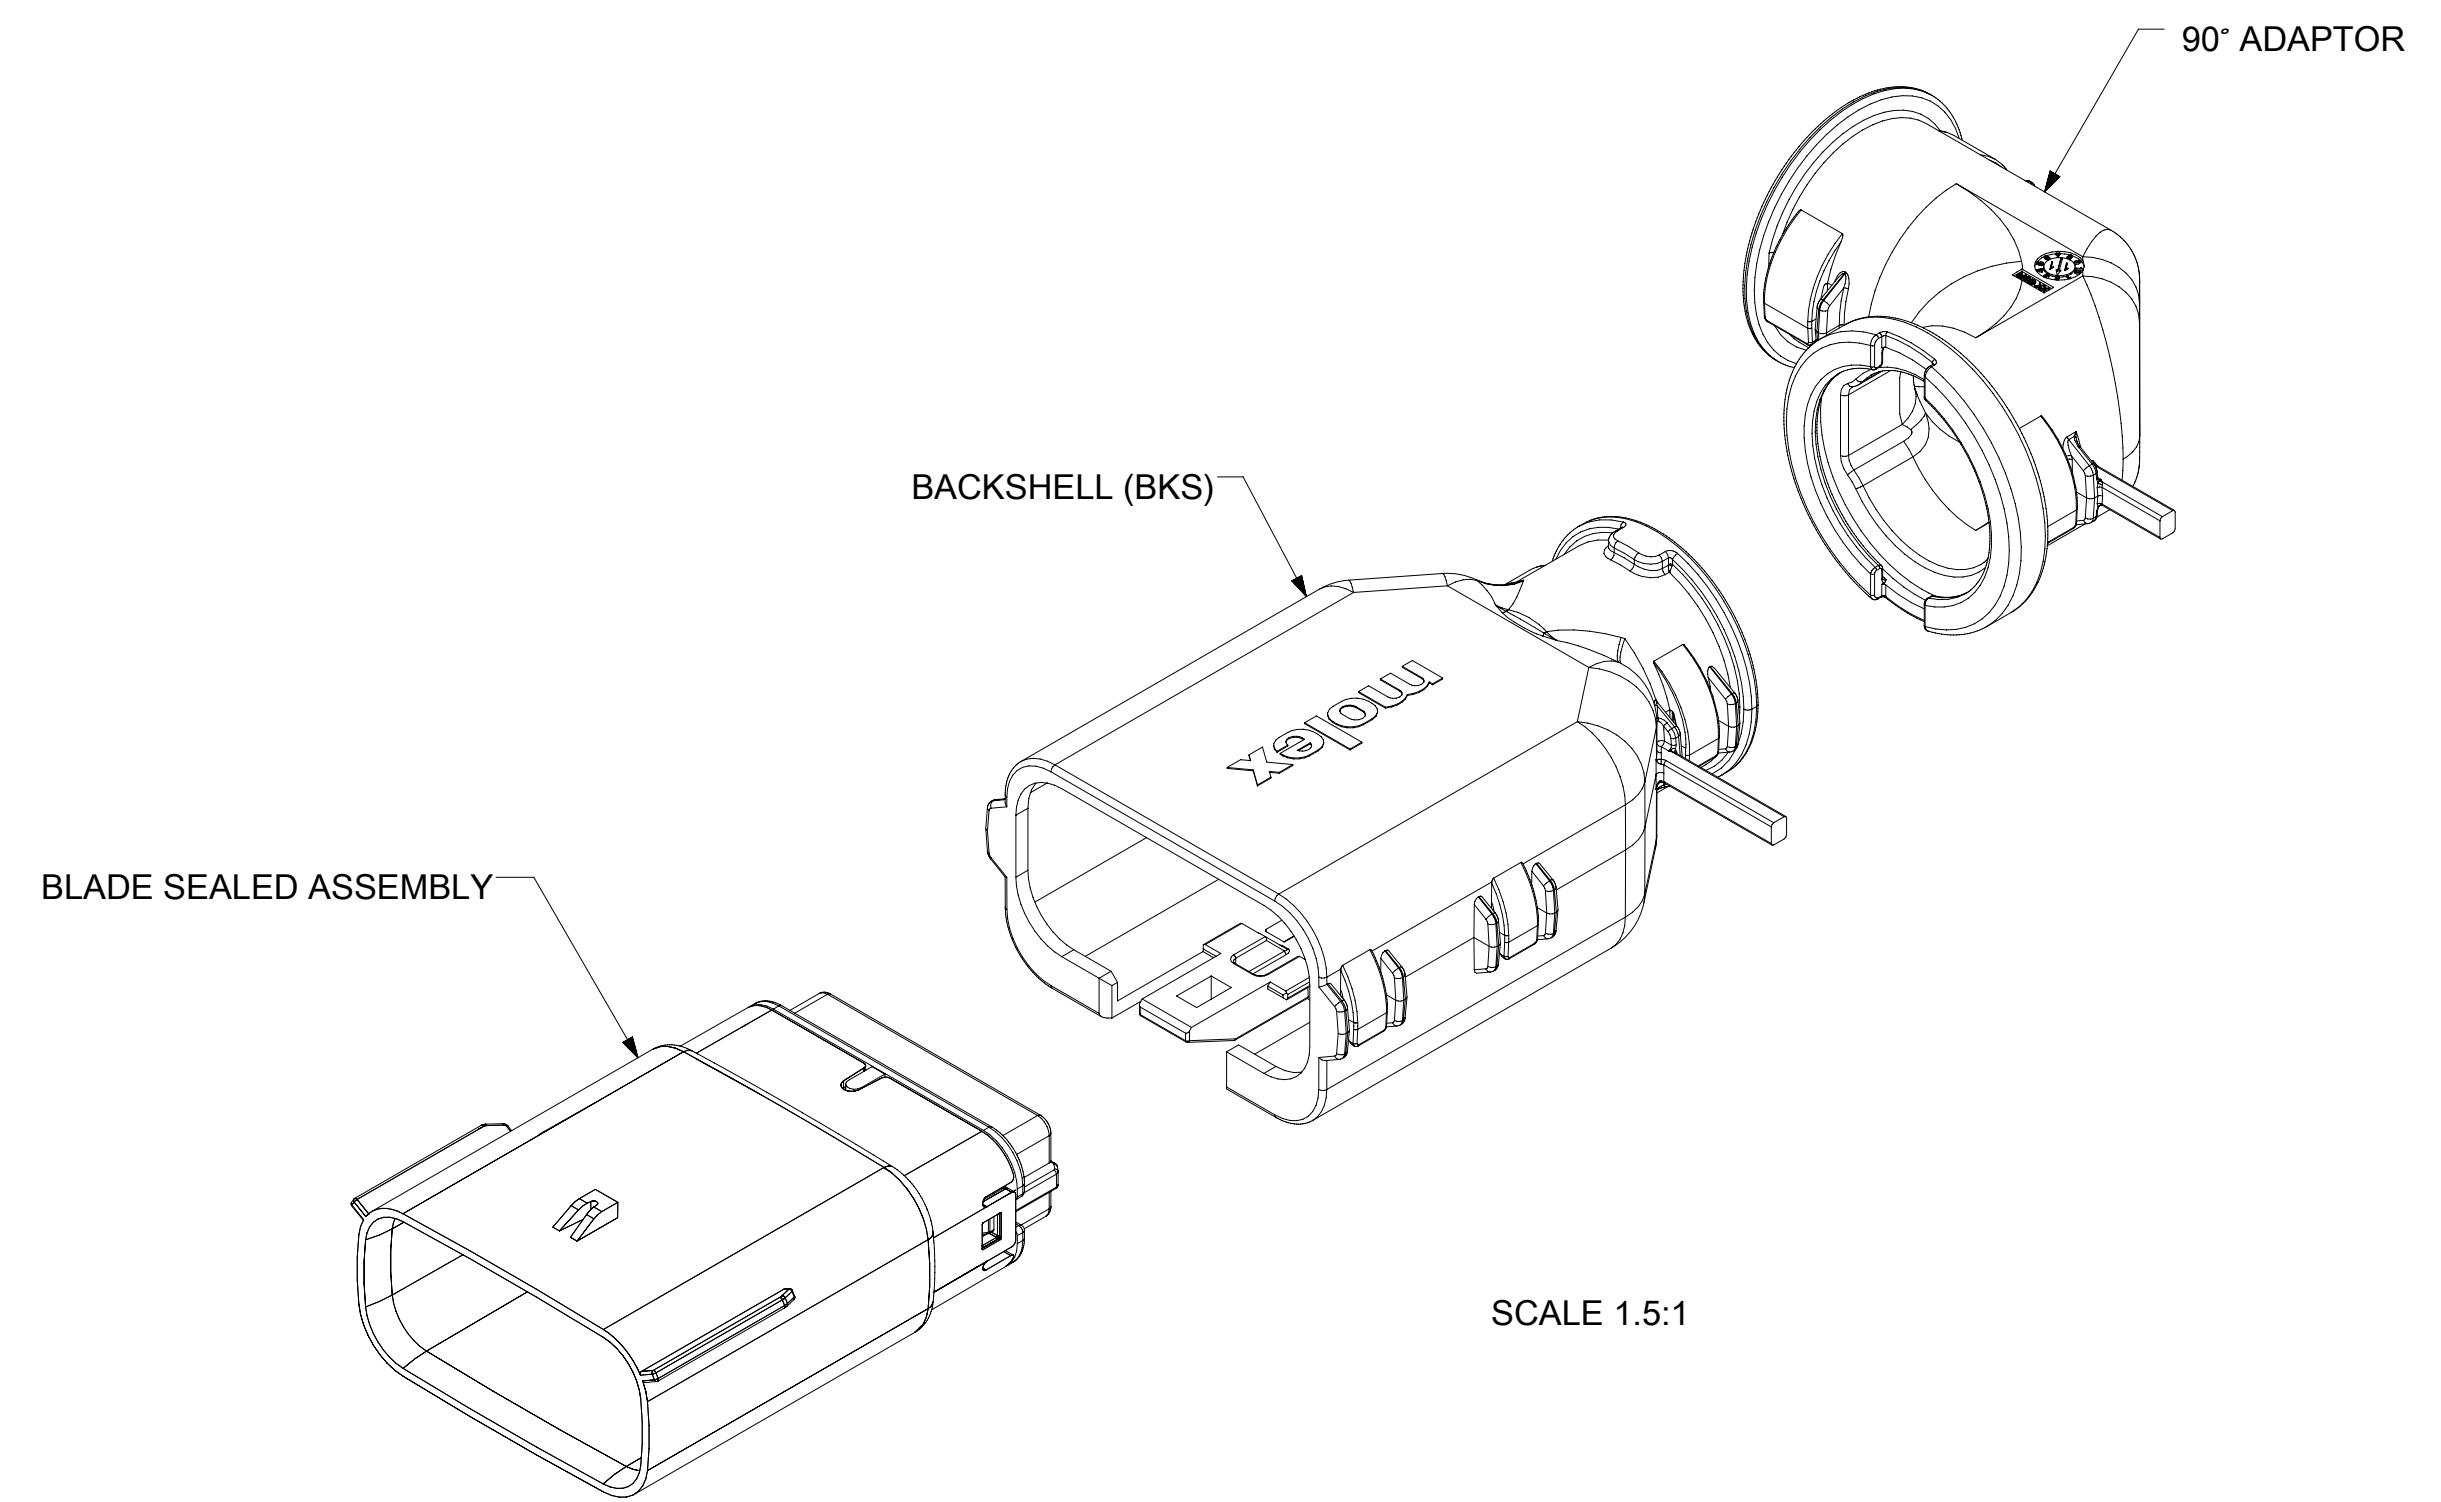

BACKSHELL FEATURES

- 1 - WITH RIBS
- 2 - WITHOUT RIBS
- 3 - 90° ADAPTOR

MX150 CIRCUIT SIZE 04, 06, 08, 12, 16, 20

SYMBOLS	THIS DRAWING CONTAINS INFORMATION THAT IS PROPRIETARY TO MOLEX ELECTRONIC TECHNOLOGIES, LLC AND SHOULD NOT BE USED WITHOUT WRITTEN PERMISSION		CURRENT REV DESC:									
	DIMENSION UNITS	SCALE						EC NO: 171650	DRWN: PMANJUNATHAC 2018/01/03	DOC TYPE	DOC PART	REVISION
▽ = 0	mm	1.5:1	DRWN: APROFFITT 2014/04/28	MX150 BLADE								
▽ = 0	GENERAL TOLERANCES (UNLESS SPECIFIED)		CHK'D: MVANSLAMBROU 2018/02/16	DUAL ROW SEALED ASSEMBLY MAT SEAL								
▽ = 0	ANGULAR TOL ± 1.0°		APPR: MVANSLAMBROU 2018/02/16	PRODUCT CUSTOMER DRAWING								
▽ = 0	4 PLACES	±	INITIAL REVISION:		DOCUMENT NUMBER							
▽ = 0	3 PLACES	±	DRWN: APROFFITT 2014/04/28		SD-33482-0001							
▽ = 0	2 PLACES	± 0.1	APPR: VKOSHY 2014/05/14		PSD	001	E2					
▽ = 0	1 PLACE	± 0.2	DRAFT WHERE APPLICABLE MUST REMAIN WITHIN DIMENSIONS		CUSTOMER		SHEET NUMBER					
▽ = 0	0 PLACES	±	THIRD ANGLE PROJECTION	DRAWING	GENERAL MARKET		7 OF 11					
▽ = 0			A1-SIZE	SERIES								
			33482