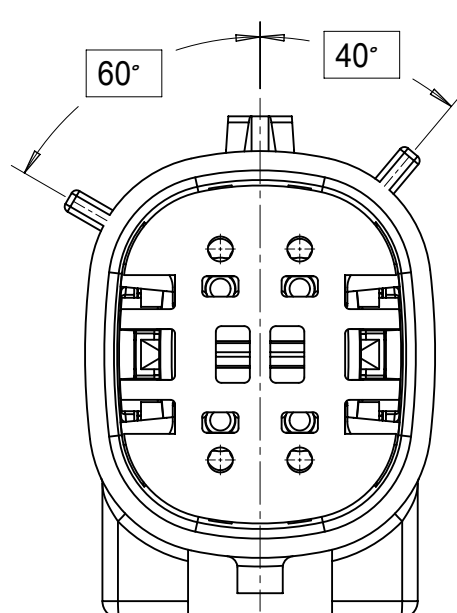

SHEET DESCRIPTION
CONFIGURATIONS

2X2 - STANDARD (STD)

2X2 - UL V0*

2X3 - STANDARD (STD)

2X3 - LENGTHENED

2X4 - STANDARD (STD)

2X6 - STANDARD (STD)

2X8 - STANDARD (STD)

2X10 - STANDARD (STD)

2X10 - UL V0*

UL V0 UNIQUE FEATURE
Partial1
SCALE 10:1

* MINOR GEOMETRY CHANGE THAN STANDARD CONFIGURATION.
SEE NOTE 2a FOR MORE INFORMATION

SYMBOLS = 0 = 0 = 0 = 0 = 0 = 0 = 0 = 0 = 0 = 0	THIS DRAWING CONTAINS INFORMATION THAT IS PROPRIETARY TO MOLEX ELECTRONIC TECHNOLOGIES, LLC AND SHOULD NOT BE USED WITHOUT WRITTEN PERMISSION		CURRENT REV DESC: EC NO: 171650 DRWN: PMANJUNATHAC 2018/01/03 CHK'D: MVANSLAMBROU 2018/02/16 APPR: MVANSLAMBROU 2018/02/16		 MX150 BLADE DUAL ROW SEALED ASSEMBLY MAT SEAL		
	DIMENSION UNITS: mm SCALE: 1.5:1	GENERAL TOLERANCES (UNLESS SPECIFIED)		INITIAL REVISION: DRWN: APROFFITT 2014/04/28 APPR: VKOSHY 2014/05/14			
	ANGULAR TOL ± 1.0°		DOCUMENT NUMBER: SD-33482-0001 DOC TYPE: PSD DOC PART: 001 REVISION: E2				
	4 PLACES ±		3 PLACES ±		PRODUCT CUSTOMER DRAWING		
	3 PLACES ±		2 PLACES ± 0.1		MATERIAL NUMBER: 33482 CUSTOMER: GENERAL MARKET		
	2 PLACES ± 0.1		1 PLACE ± 0.2		SHEET NUMBER: 2 OF 11		
	1 PLACE ± 0.2		0 PLACES ±		THIRD ANGLE PROJECTION		
	DRAFT WHERE APPLICABLE MUST REMAIN WITHIN DIMENSIONS		DRAWING: A1-SIZE SERIES: 33482		GENERAL MARKET		

SHEET DESCRIPTION
KEY CONFIGURATIONS

2X2

KEY A

KEY B

KEY C

KEY D

2X3

KEY A

KEY B

KEY C

KEY D

2X4

KEY A

KEY B

KEY C

KEY D