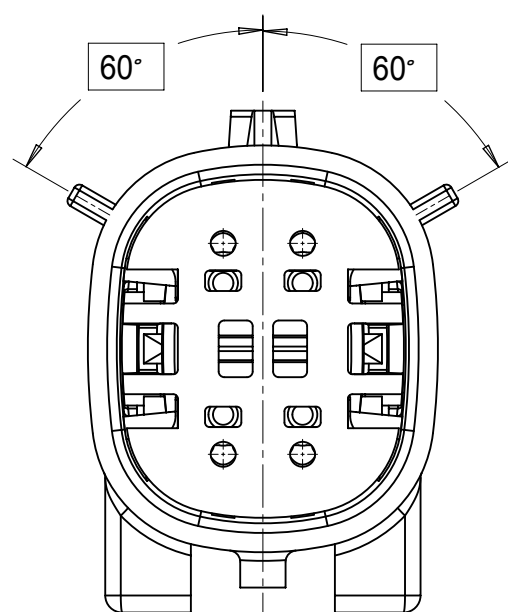

SHEET DESCRIPTION
CONFIGURATIONS

2X2 - STANDARD (STD)

2X2 - UL V0*

2X3 - STANDARD (STD)

2X3 - LENGTHENED

2X4 - STANDARD (STD)

2X6 - STANDARD (STD)

2X8 - STANDARD (STD)

2X10 - STANDARD (STD)

2X10 - UL V0*

UL V0 UNIQUE FEATURE
Partial1
SCALE 10:1

* MINOR GEOMETRY CHANGE THAN STANDARD CONFIGURATION.
SEE NOTE 2a FOR MORE INFORMATION

SYMBOLS = 0 = 0 = 0 = 0 = 0 = 0 = 0 = 0 = 0 = 0	THIS DRAWING CONTAINS INFORMATION THAT IS PROPRIETARY TO MOLEX ELECTRONIC TECHNOLOGIES, LLC AND SHOULD NOT BE USED WITHOUT WRITTEN PERMISSION		CURRENT REV DESC: EC NO: 171650 DRWN: PMANJUNATHAC 2018/01/03 CHK'D: MVANSLAMBROU 2018/02/16 APPR: MVANSLAMBROU 2018/02/16		 MX150 BLADE DUAL ROW SEALED ASSEMBLY MAT SEAL		
	DIMENSION UNITS: mm SCALE: 1.5:1	GENERAL TOLERANCES (UNLESS SPECIFIED)		INITIAL REVISION: DRWN: APROFFITT 2014/04/28 APPR: VKOSHY 2014/05/14			
	ANGULAR TOL ± 1.0°		DOCUMENT NUMBER: SD-33482-0001 DOC TYPE: PSD DOC PART: 001 REVISION: E2				
	4 PLACES ±		3 PLACES ±		PRODUCT CUSTOMER DRAWING		
	3 PLACES ±		2 PLACES ± 0.1		MATERIAL NUMBER: 33482 CUSTOMER: GENERAL MARKET		
	2 PLACES ± 0.1		1 PLACE ± 0.2		SHEET NUMBER: 2 OF 11		
	1 PLACE ± 0.2		0 PLACES ±		THIRD ANGLE PROJECTION		
	DRAFT WHERE APPLICABLE MUST REMAIN WITHIN DIMENSIONS		DRAWING: A1-SIZE SERIES: 33482		GENERAL MARKET		

SHEET DESCRIPTION
KEY CONFIGURATIONS

2X2

KEY A

KEY B

KEY C

KEY D

2X3

KEY A