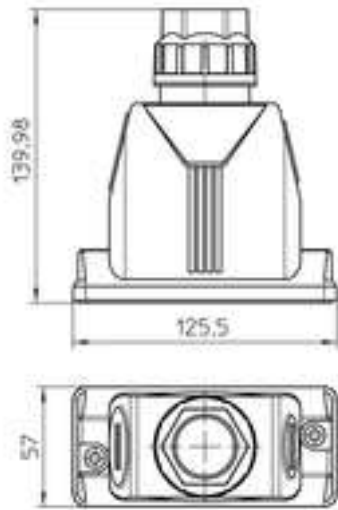

HDC 16B TOS 1M40 WMP

Weidmüller Interfaces GmbH & Co. KG

Postfach 3030

32760 Detmold

Tel. +49 5231 14-0

Fax. +49 5231 14-2083

info@weidmueller.com

www.weidmueller.com

Our flange-mounted housings made of plastic have a built-in cable gland and a screw interlock. They seal directly onto the panel wall and can therefore be used without an attachment housing. The housings are impressive with their low weight and optimal protection against contamination, water and vibrations.

General ordering data

Version	HDC enclosures, Size: 6, Protection degree: IP66 (in plugged condition), IP67 plugged, Cable entry from top, Screw, , Size of cable entries: M 40
Order No.	2716730000
Type	HDC 16B TOS 1M40 WMP
GTIN (EAN)	4050118806557
Qty.	1 pc(s).