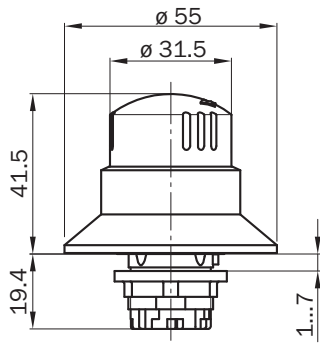

eCl@ss 12.0	27371291
ETIM 5.0	EC002034
ETIM 6.0	EC002034
ETIM 7.0	EC002034
ETIM 8.0	EC002034
UNSPSC 16.0901	39121545

Dimensional drawing (Dimensions in mm (inch))