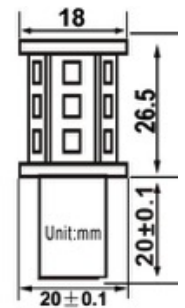

## specifications

Consumption	Lumen Output	Efficacy	Voltage	CRI	Lens	Heat Sink	L70 hours	Ambient Temp (F)	Power Factor	UL listing	THD
2.6 W	308	118 lm / W	12V AC / DC 	> 80	n/a	aluminum	50,000	-40° - 113°	> 0.9	IP40	< 20%

## other

Dimensions	Gross Weight	Warranty	Case QTY
0.78" x 1.48"	4.59 ounces	6 years	1 pcs