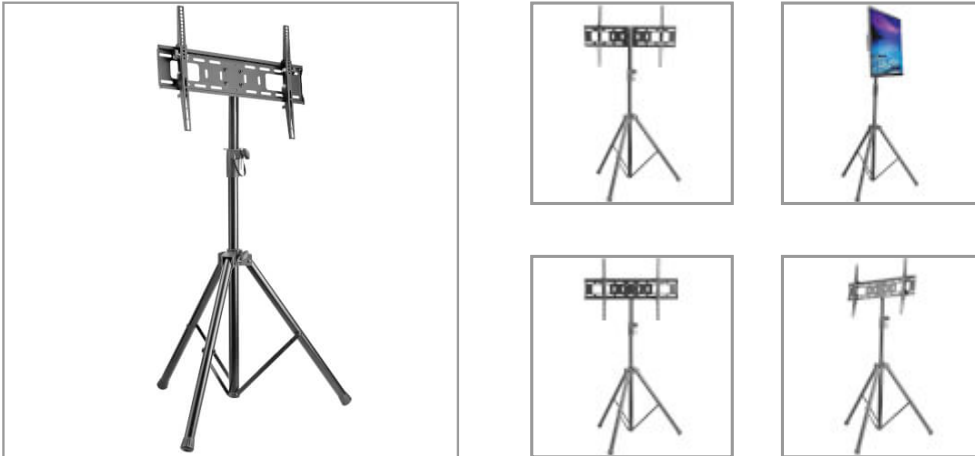

Portable Digital Signage Stand for 37" to 70" Flat-Screen Displays

MODEL NUMBER: DMPDS3770TRIC

Tripod-style portable TV stand sets up quickly for delivering your message in a classroom, lobby or anywhere else with heavy foot traffic.

Features

Set Up Your Digital Signage Wherever Your Audience Is

This portable TV stand fits most flat-panel displays, whiteboards and monitors from 37 to 70 inches (100 to 178 centimeters). It assembles easily to allow convenient setup wherever foot traffic flows, such as classrooms, trade shows, lecture halls, offices, auditoriums, restaurants, bars and hotels. The tripod-style stand adjusts to five different heights, and the display tilts for comfortable custom viewing.

Durable Steel Frame Designed to Last

The frame withstands the stress of repeated adjustments and supports up to 77 pounds (35 kilograms). Use the easy-grip knobs and security pin to lock the frame into place and protect the display against tipping. Because the tripod folds when not in use, the DMPDS3770TRIC is easy to transport and store.

Highlights

- Supports most monitors, whiteboards and interactive displays from 37 to 70 in.
- Durable steel frame blends into any room décor and supports up to 77 lb.
- Tripod-style stand adjusts to different heights for comfortable custom viewing
- Easy-grip knobs and security pin lock stand into place and ensure display's safety