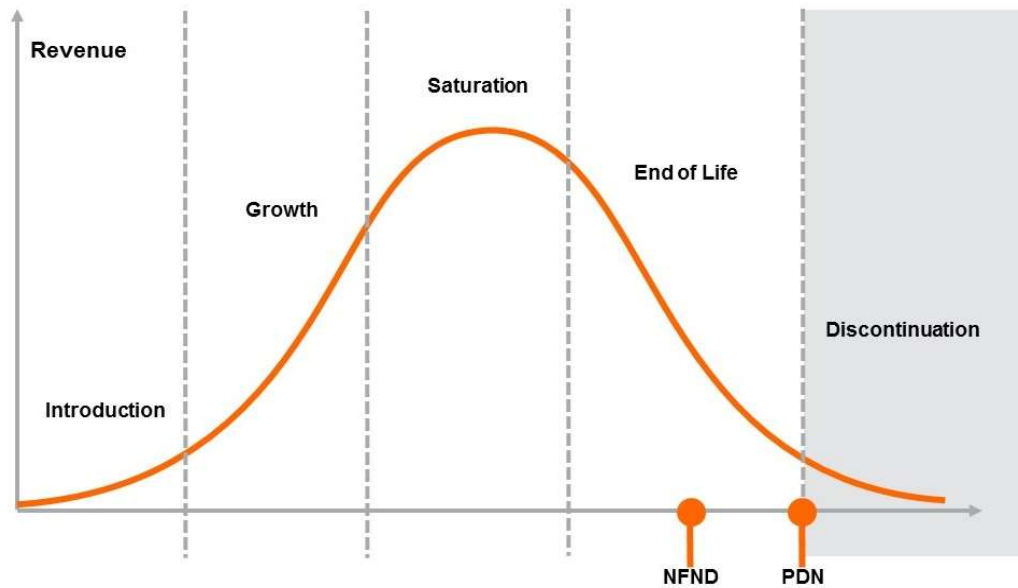

Light is OSRAM

Product Or Individual Q-Code Discontinuation (acc. JEDEC J-STD-048)
OS-PDN-2022-015

03 February 2022

Last order: 01 August 2022
Last delivery: 01 February 2023

Please direct your feedback to your local Sales office.