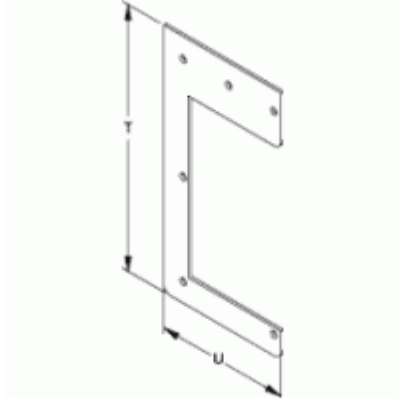

Quality Products. Service Excellence.

Drop Hanger 1485L1 Series

Part No.	For use with	H	W
1485BL1	2.5 x 2.5	9.25	4.50
1485CL1	4 x 4	11.75	6.00
1485DL1	6 x 6	15.25	8.12
1485EL1	8 x 8	20.56	12.12

Data subject to change without notice