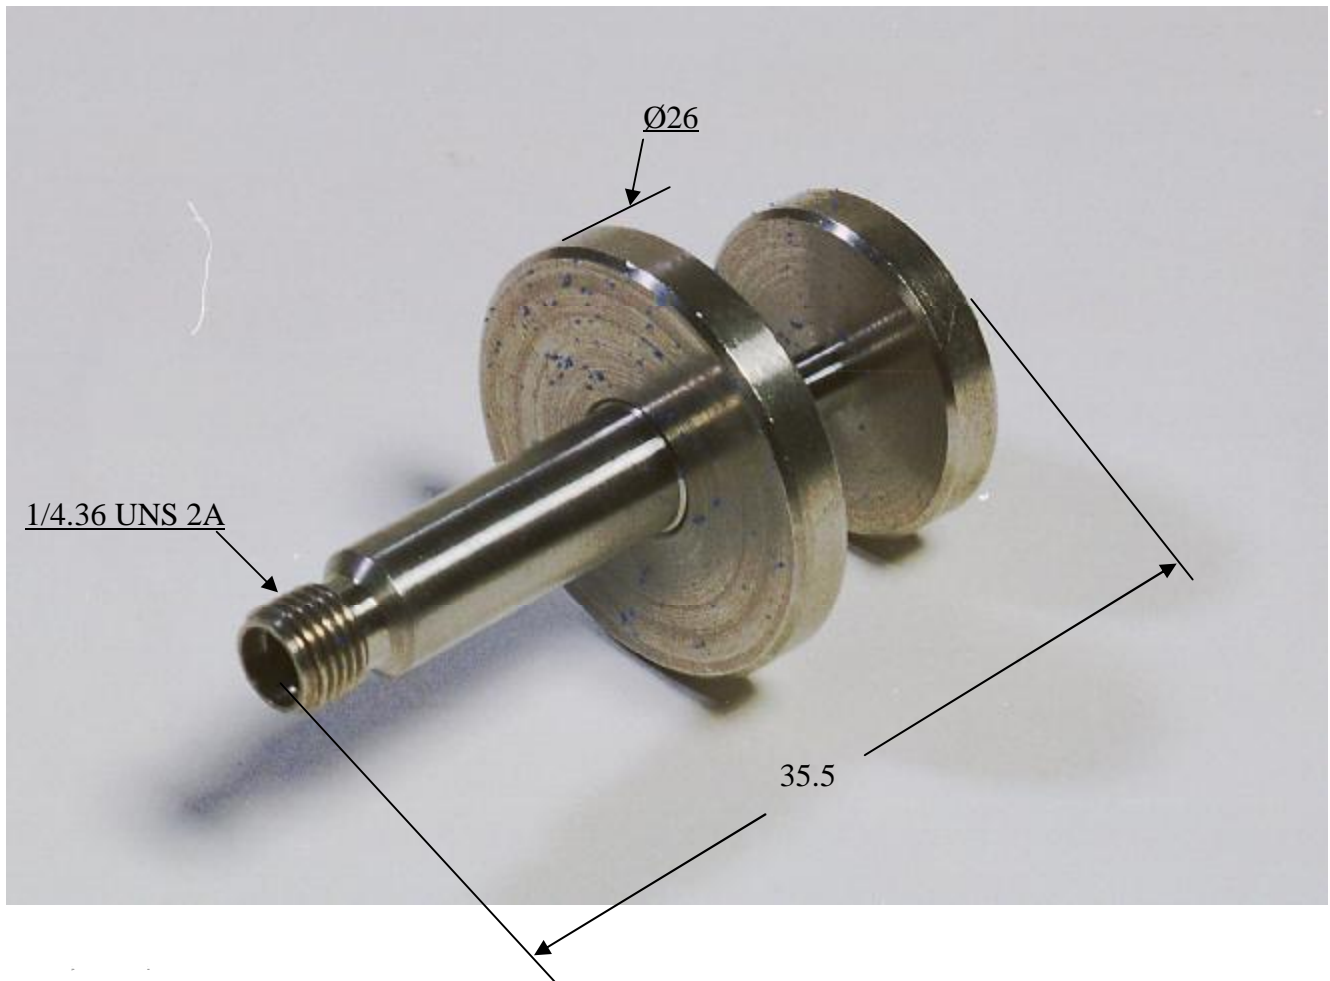

INSULATOR MOUNTING TOOL
FOR MALE SMA

R282.730.040Series : **OUT****Issue : 0050 A**

In the effort to improve our product, we reserve the right to make changes judged to be necessary.