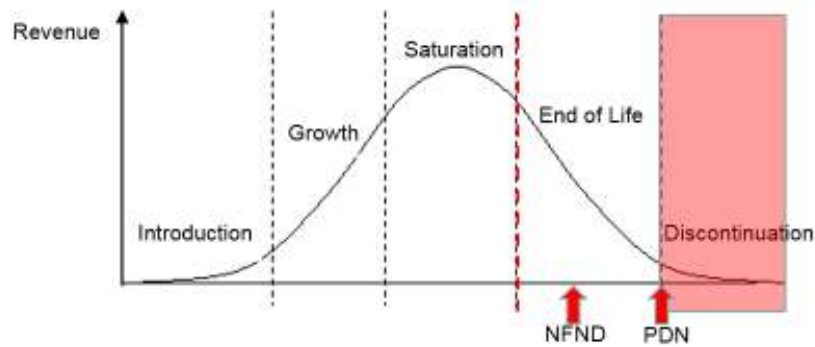

Light is OSRAM

Product Discontinuation (acc. JEDEC J-STD-048) OS-PD-2018-011

1-Feb-2018

Last order:	15-Aug-2018
Last delivery:	15-Feb-2019
Reason:	Collection PDN due to binning issues and portfolio streamline