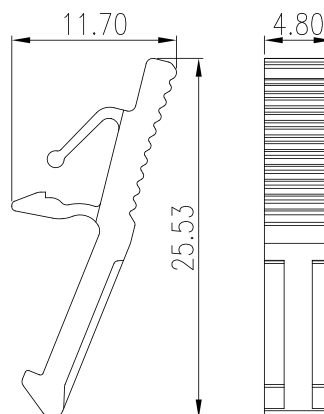

DP-PR

DIN Rail Terminal Blocks > Accessories

Specification

Product description	LATCH
Color	ORANGE
Material	PA
Inflammability class	UL94-V0
Compatible products	DP2.5/1P
Package	50 pcs / box