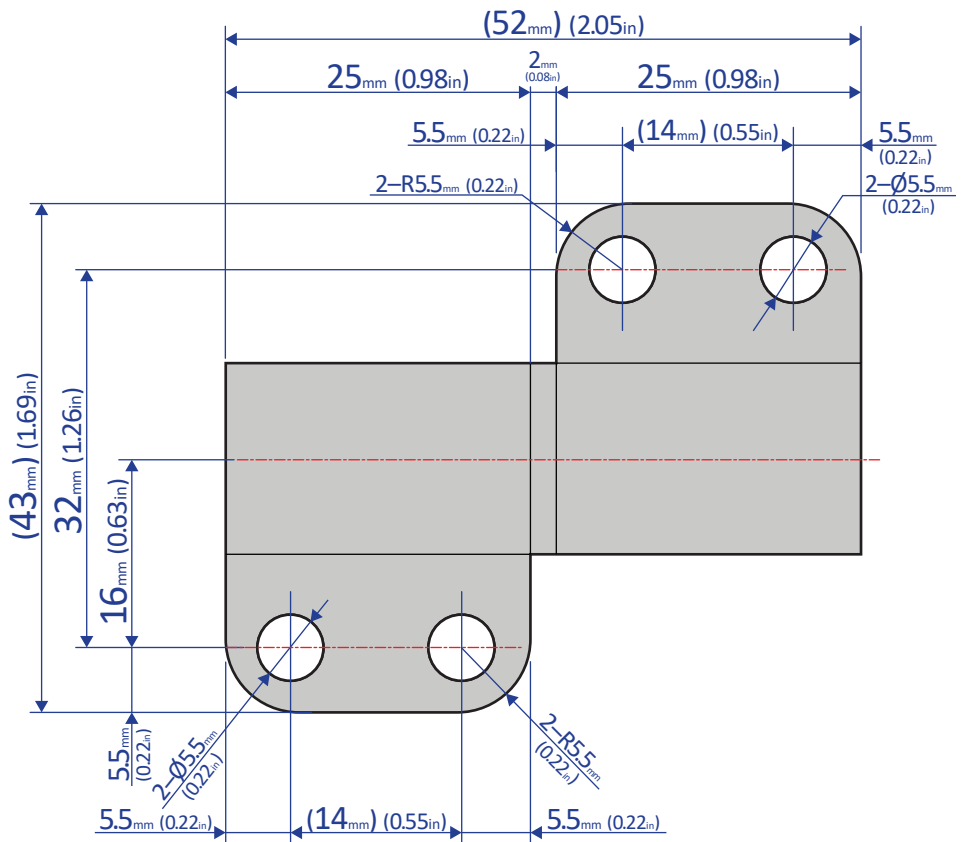

FHD-B1 Series

ROTARY DAMPER – HINGE TYPE

Bansbach *easylift*[®]

50 West Drive • Melbourne, Florida 32904
(321) 253-1999 • www.easylift.com • www.damper.net