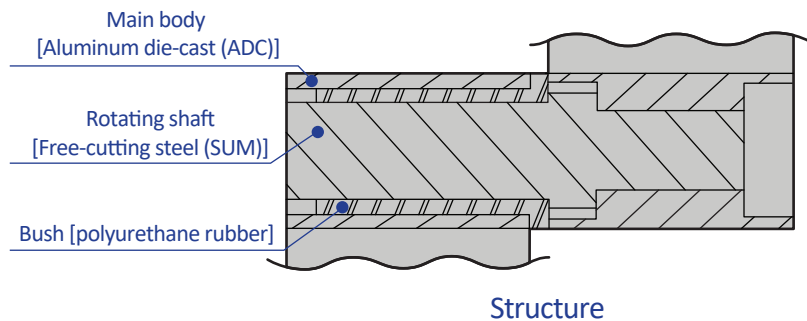

FHD-B1 Series

ROTARY DAMPER – HINGE TYPE

Bansbach *easylift*[®]

50 West Drive • Melbourne, Florida 32904
(321) 253-1999 • www.easylift.com • www.damper.net