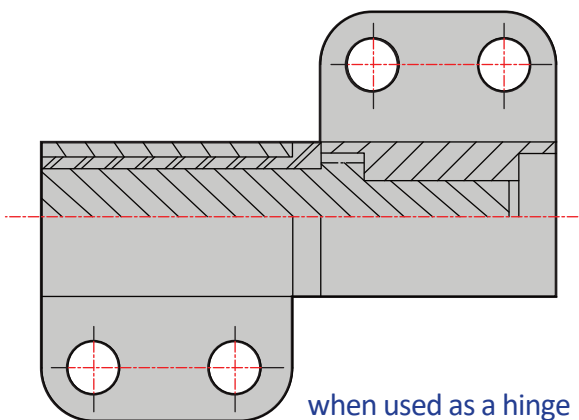

FHD-B1 Series

ROTARY DAMPER – HINGE TYPE

Bansbach *easylift*[®]

50 West Drive • Melbourne, Florida 32904
(321) 253-1999 • www.easylift.com • www.damper.net