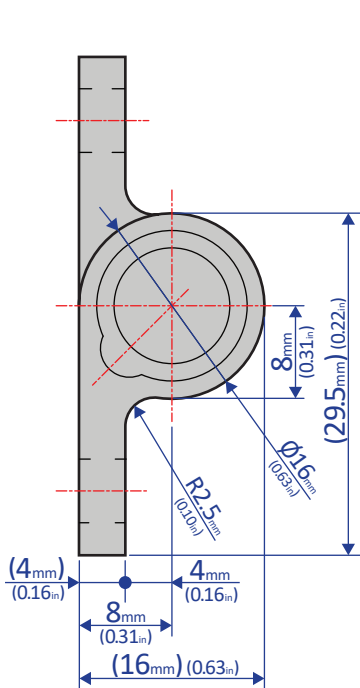

FHD-B1 Series

ROTARY DAMPER – HINGE TYPE

Bansbach *easylift*[®]

50 West Drive • Melbourne, Florida 32904
(321) 253-1999 • www.easylift.com • www.damper.net