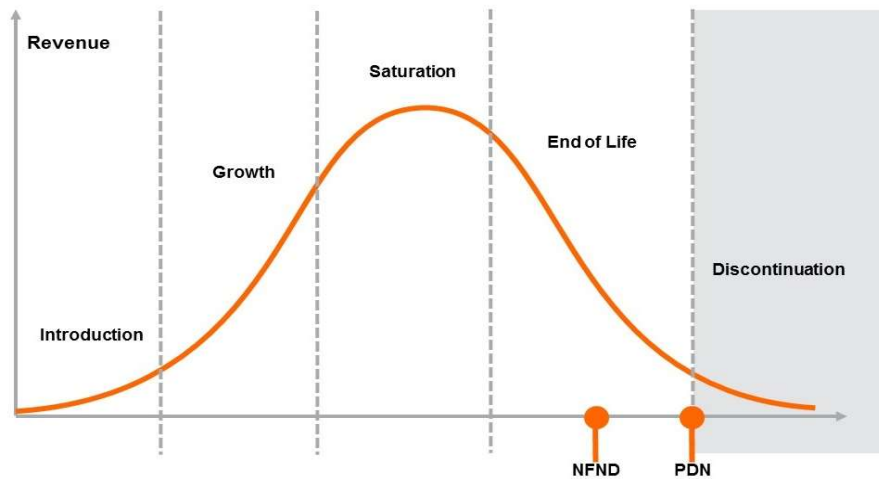

## Product Or Individual Q-Code Discontinuation (acc. JEDEC J-STD-048) OS-PDN-2023-012

15 February 2023

Last order: 15.05.2023

Last delivery: 15.08.2023

Please direct your feedback to your local Sales office.