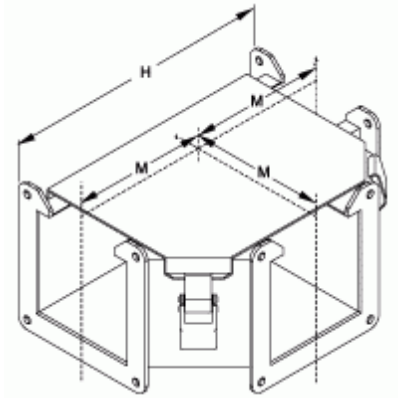

Quality Products. Service Excellence.

Tee Fitting Top Opening *1485 TN Series*

Part No.	Size
1485BTN	2.5 x 2.5
1485CTN	4 x 4
1485DTN	6 x 6
1485ETN	8 x 8
1485FTN	12 x 6

Two flat sealing plates included

Data subject to change without notice